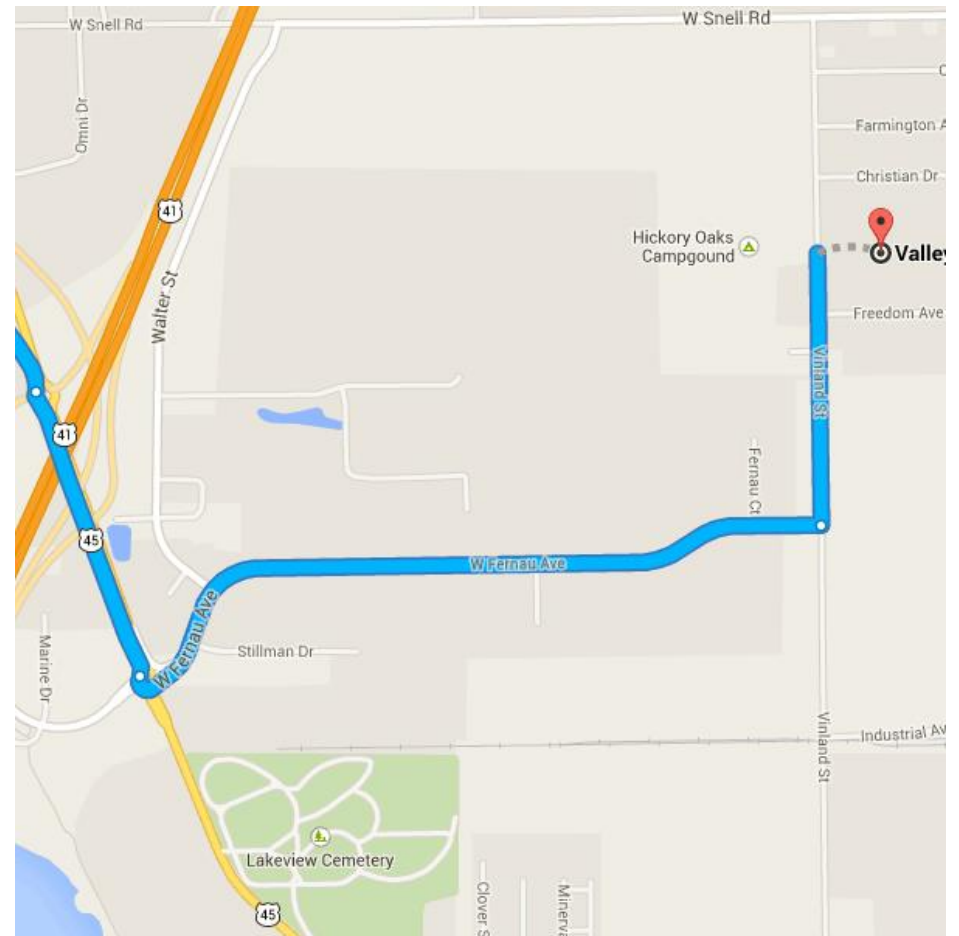

## ○ Saint Paul Lutheran Grade School

Manawa, WI

Get on **US-45 S** in New London from **County Hwy B/County Rd B E** and **WI-54 E/WI-54 Trunk E/W Fairview Dr**

11.9 mi / 16 min

1. Head **east** on **Euclid Ave** toward **S Bridge St**  
0.2 mi
2. Turn **right** onto **S Bridge St**  
0.2 mi
3. Slight **left** to stay on **S Bridge St**  
141 ft
4. Slight **left** onto **County Hwy B/County Rd B E/E Howard St**  
Continue to follow **County Hwy B/County Rd B E**  
4.8 mi
5. Turn **left** onto **WI-54 E/WI-54 Trunk E/W Fairview Dr**  
6.3 mi
6. Turn **left** onto the **US-45 S/WI-15** ramp to **Hortonville/Oshkosh**  
0.4 mi

Continue on **US-45 S** to Winnebago County

28.7 mi / 28 min

7. Merge onto **US-45 S**  
12.0 mi
8. Keep **left** at the fork, follow signs for **US-10 E/US-45/Appleton/Oshkosh** and merge onto **US-10 E/US-45 S**  
3.5 mi
9. Take the exit toward **US-45 S**  
0.5 mi

- ↑ 10. Continue onto **US-45 S**  

---

 11.8 mi
- ↗ 11. Slight **right** onto **Algoma Blvd**  

---

 0.4 mi
- 📍 12. At the traffic circle, take the **2nd** exit onto **US-45 S/Algoma Blvd**  

---

 0.4 mi

Continue on **W Fernau Ave**. Drive to **Vinland St**

---

 1.4 mi / 3 min

- 📍 13. At the traffic circle, take the **3rd** exit onto **W Fernau Ave**  

---

 1.1 mi
- ↶ 14. Turn **left** onto **Vinland St**  
i Destination will be on the right  

---

 0.4 mi