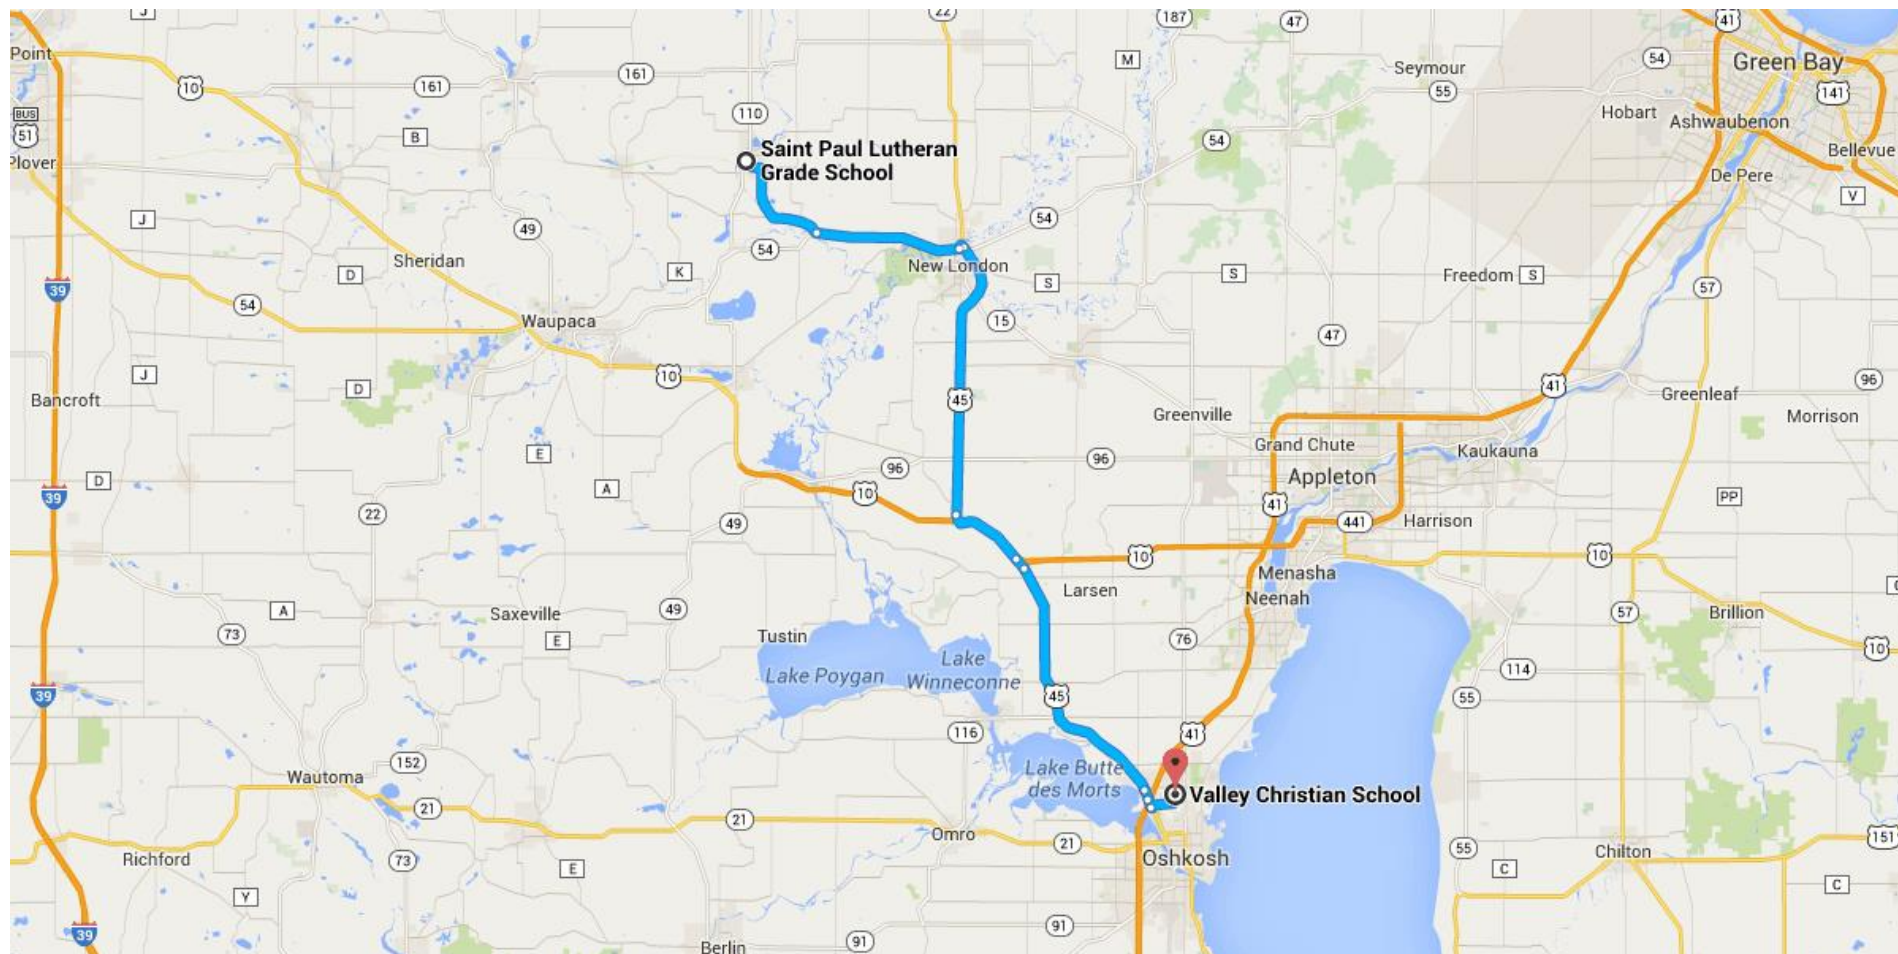

## Directions from Saint Paul Lutheran Grade School to Valley Christian School

## ○ Saint Paul Lutheran Grade School

Manawa, WI

Get on **US-45 S** in New London from **County Hwy B/County Rd B E** and **WI-54 E/WI-54 Trunk E/W Fairview Dr**

11.9 mi / 16 min

1. Head **east** on **Euclid Ave** toward **S Bridge St**  
0.2 mi
2. Turn **right** onto **S Bridge St**  
0.2 mi
3. Slight **left** to stay on **S Bridge St**  
141 ft
4. Slight **left** onto **County Hwy B/County Rd B E/E Howard St**  
Continue to follow **County Hwy B/County Rd B E**  
4.8 mi
5. Turn **left** onto **WI-54 E/WI-54 Trunk E/W Fairview Dr**  
6.3 mi
6. Turn **left** onto the **US-45 S/WI-15** ramp to **Hortonville/Oshkosh**  
0.4 mi

Continue on **US-45 S** to Winnebago County

28.7 mi / 28 min

7. Merge onto **US-45 S**  
12.0 mi
8. Keep **left** at the fork, follow signs for **US-10 E/US-45/Appleton/Oshkosh** and merge onto **US-10 E/US-45 S**  
3.5 mi
9. Take the exit toward **US-45 S**  
0.5 mi

- ↑ 10. Continue onto **US-45 S**  

---

 11.8 mi
- ↗ 11. Slight **right** onto **Algoma Blvd**  

---

 0.4 mi
- 📍 12. At the traffic circle, take the **2nd** exit onto **US-45 S/Algoma Blvd**  

---

 0.4 mi

Continue on **W Fernau Ave**. Drive to **Vinland St**