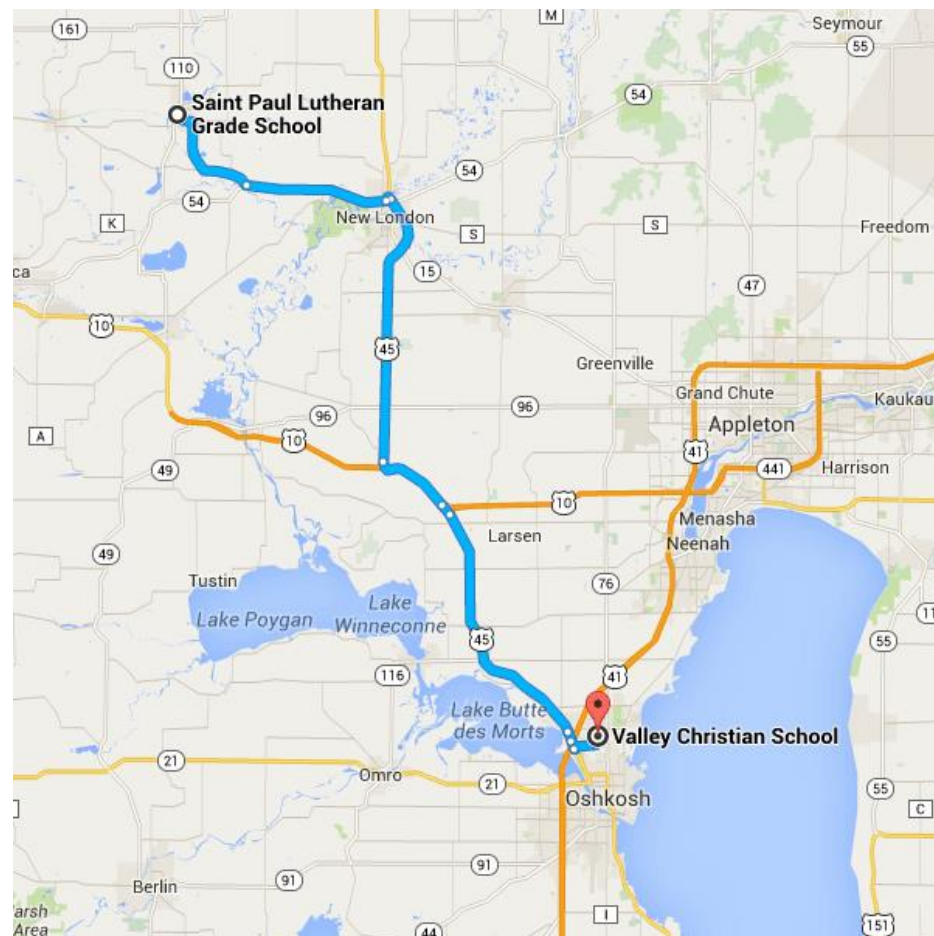

## ○ Saint Paul Lutheran Grade School

Manawa, WI

Get on **US-45 S** in New London from **County Hwy B/County Rd B E** and **WI-54 E/WI-54 Trunk E/W Fairview Dr**

11.9 mi / 16 min

1. Head **east** on **Euclid Ave** toward **S Bridge St**  
0.2 mi
2. Turn **right** onto **S Bridge St**  
0.2 mi
3. Slight **left** to stay on **S Bridge St**  
141 ft
4. Slight **left** onto **County Hwy B/County Rd B E/E Howard St**  
Continue to follow **County Hwy B/County Rd B E**  
4.8 mi
5. Turn **left** onto **WI-54 E/WI-54 Trunk E/W Fairview Dr**  
6.3 mi
6. Turn **left** onto the **US-45 S/WI-15** ramp to **Hortonville/Oshkosh**  
0.4 mi

Continue on **US-45 S** to Winnebago County

28.7 mi / 28 min

7. Merge onto **US-45 S**  
12.0 mi
8. Keep **left** at the fork, follow signs for **US-10 E/US-45/Appleton/Oshkosh** and merge onto **US-10 E/US-45 S**  
3.5 mi
9. Take the exit toward **US-45 S**  
0.5 mi

- ↑ 10. Continue onto **US-45 S**  

---

 11.8 mi
- ↗ 11. Slight **right** onto **Algoma Blvd**  

---

 0.4 mi
- 📍 12. At the traffic circle, take the **2nd** exit onto **US-45 S/Algoma Blvd**  

---

 0.4 mi

Continue on **W Fernau Ave**. Drive to **Vinland St**

---

 1.4 mi / 3 min

- 📍 13. At the traffic circle, take the **3rd** exit onto **W Fernau Ave**  

---

 1.1 mi
- ↶ 14. Turn **left** onto **Vinland St**  
i Destination will be on the right  

---

 0.4 mi