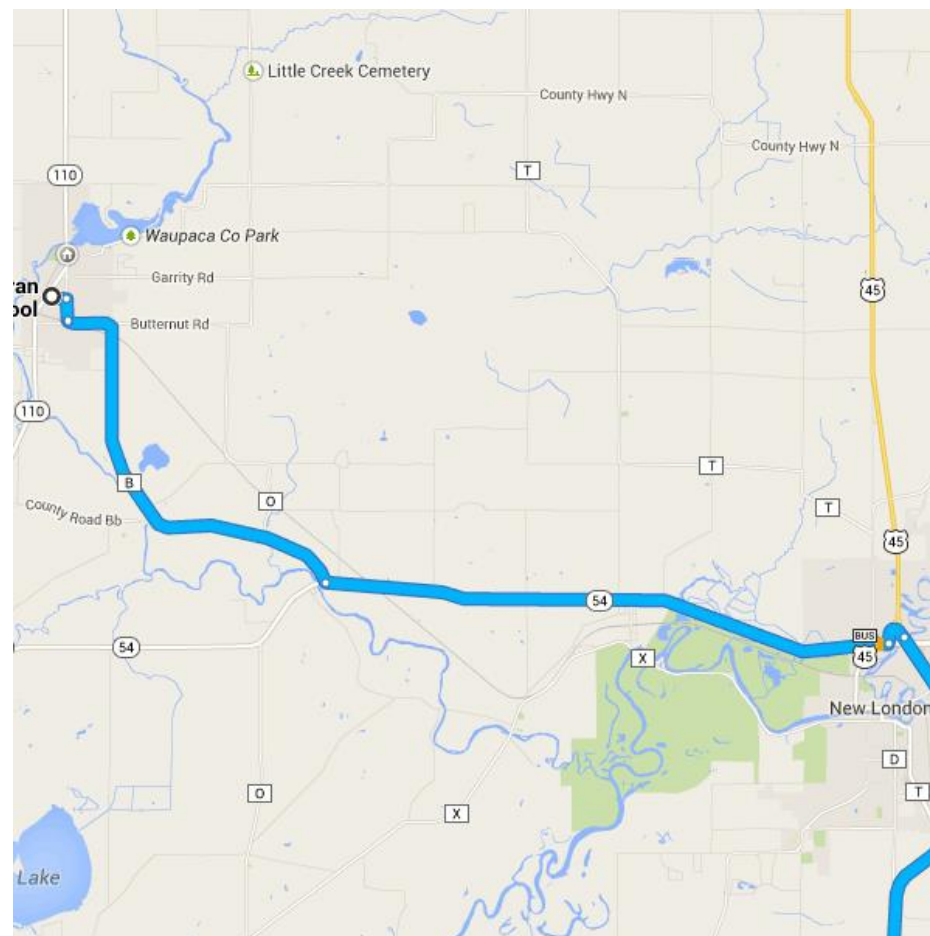

## Directions from Saint Paul Lutheran Grade School to Valley Christian School

## ○ Saint Paul Lutheran Grade School

Manawa, WI

Get on **US-45 S** in New London from **County Hwy B/County Rd B E** and **WI-54 E/WI-54 Trunk E/W Fairview Dr**

11.9 mi / 16 min

1. Head **east** on **Euclid Ave** toward **S Bridge St**  
0.2 mi
2. Turn **right** onto **S Bridge St**  
0.2 mi
3. Slight **left** to stay on **S Bridge St**  
141 ft
4. Slight **left** onto **County Hwy B/County Rd B E/E Howard St**  
Continue to follow **County Hwy B/County Rd B E**  
4.8 mi
5. Turn **left** onto **WI-54 E/WI-54 Trunk E/W Fairview Dr**  
6.3 mi
6. Turn **left** onto the **US-45 S/WI-15** ramp to **Hortonville/Oshkosh**  
0.4 mi

Continue on **US-45 S** to Winnebago County

28.7 mi / 28 min

7. Merge onto **US-45 S**  
12.0 mi
8. Keep **left** at the fork, follow signs for **US-10 E/US-45/Appleton/Oshkosh** and merge onto **US-10 E/US-45 S**  
3.5 mi
9. Take the exit toward **US-45 S**  
0.5 mi

- ↑ 10. Continue onto **US-45 S**  

---

 11.8 mi
- ↗ 11. Slight **right** onto **Algoma Blvd**  

---

 0.4 mi
- 📍 12. At the traffic circle, take the **2nd** exit onto **US-45 S/Algoma Blvd**  

---

 0.4 mi

Continue on **W Fernau Ave**. Drive to **Vinland St**