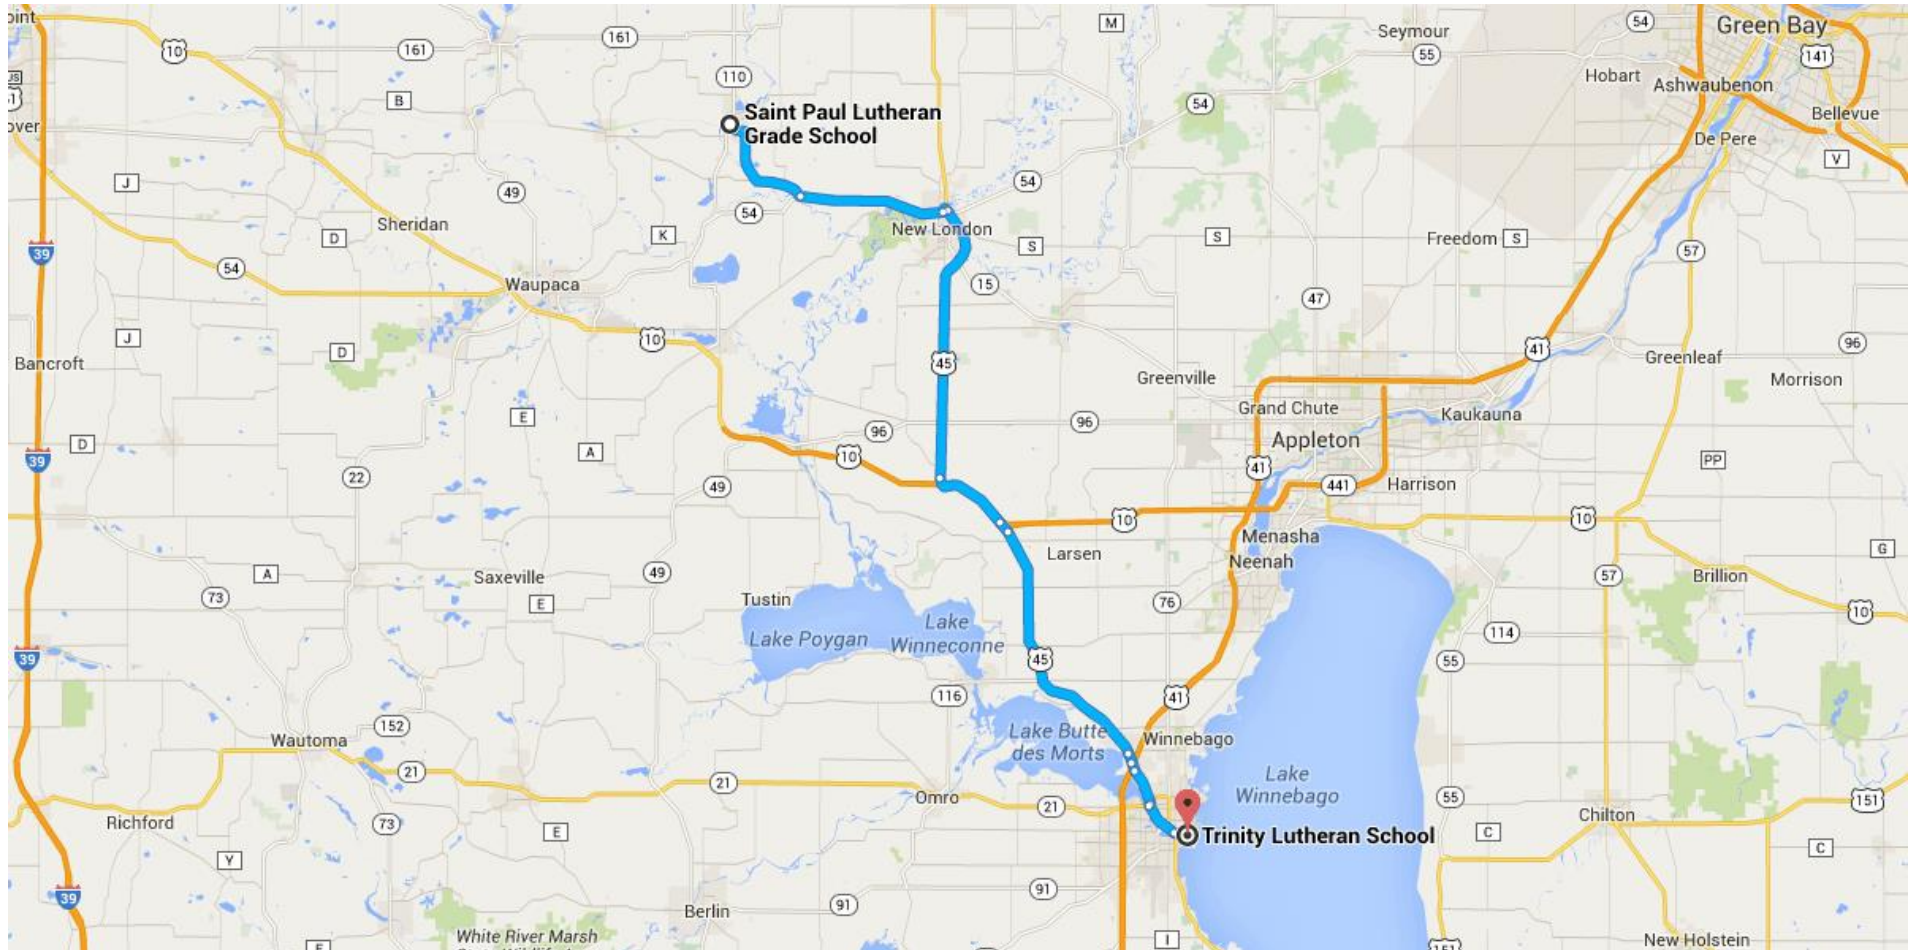

Drive 44.4 miles, 52 min

Directions from Saint Paul Lutheran Grade School to Trinity Lutheran School

## ○ Saint Paul Lutheran Grade School

Manawa, WI

Get on **US-45 S** in New London from **County Hwy****B/County Rd B E** and **WI-54 E/WI-54 Trunk E/W Fairview****Dr**

11.9 mi / 16 min

1. Head **east** on **Euclid Ave** toward **S Bridge St**  
0.2 mi
2. Turn **right** onto **S Bridge St**  
0.2 mi
3. Slight **left** to stay on **S Bridge St**  
141 ft
4. Slight **left** onto **County Hwy B/County Rd B E/E Howard St**  
Continue to follow **County Hwy B/County Rd B E**  
4.8 mi
5. Turn **left** onto **WI-54 E/WI-54 Trunk E/W Fairview Dr**  
6.3 mi
6. Turn **left** onto the **US-45 S/WI-15** ramp to  
**Hortonville/Oshkosh**  
0.4 mi

Continue on **US-45 S** to Oshkosh

30.4 mi / 30 min

7. Merge onto **US-45 S**  
12.0 mi
8. Keep **left** at the fork, follow signs for **US-10 E/US-45/Appleton/Oshkosh** and merge onto **US-10 E/US-45 S**  
3.5 mi
9. Take the exit toward **US-45 S**  
0.5 mi

- ↑ 10. Continue onto **US-45 S**  

---

11.8 mi
- ↗ 11. Slight **right** onto **Algoma Blvd**  

---

0.4 mi
- 📍 12. At the traffic circle, take the **2nd** exit onto **US-45 S/Algoma Blvd**  

---

0.4 mi
- 📍 13. At the traffic circle, take the **2nd** exit and stay on **US-45 S/Algoma Blvd**  
i Continue to follow Algoma Blvd  