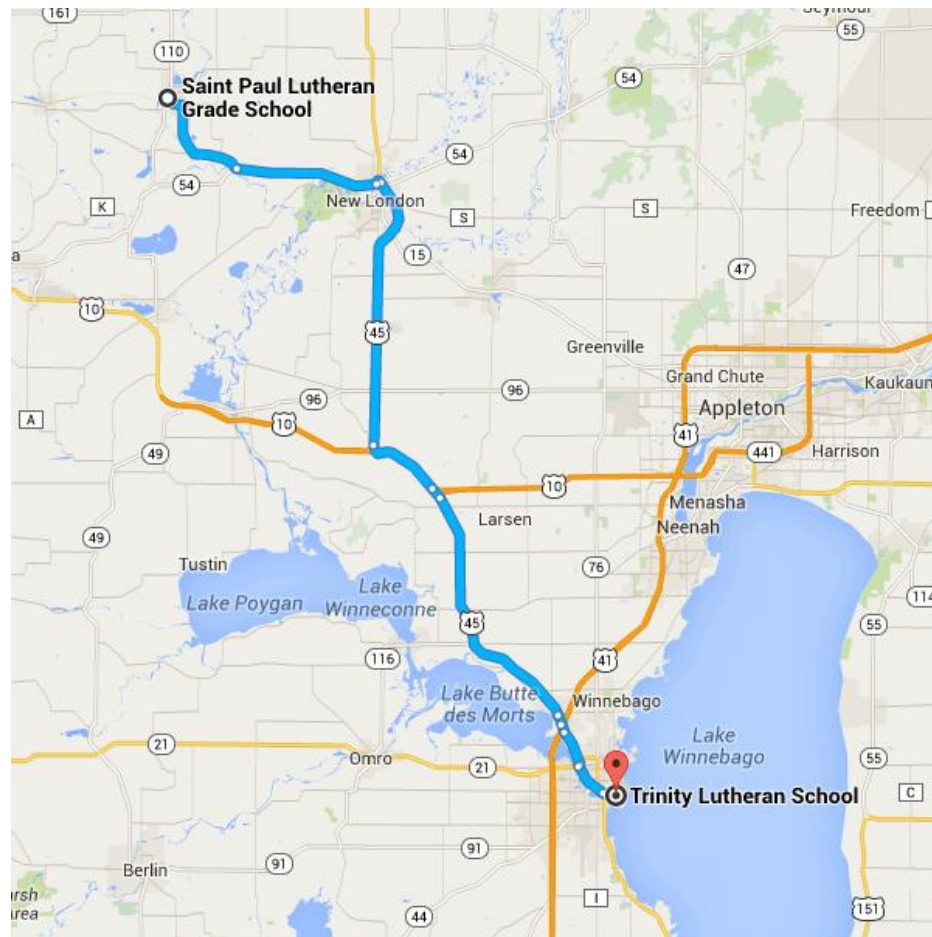

Drive 44.4 miles, 52 min

Directions from Saint Paul Lutheran Grade School to Trinity Lutheran School

Continue on **US-45 S** to Oshkosh

30.4 mi / 30 min

7. Merge onto **US-45 S**  
12.0 mi
8. Keep **left** at the fork, follow signs for **US-10 E/US-45/Appleton/Oshkosh** and merge onto **US-10 E/US-45 S**  
3.5 mi
9. Take the exit toward **US-45 S**  
0.5 mi

- ↑ 10. Continue onto **US-45 S**  

---

11.8 mi
- ↗ 11. Slight **right** onto **Algoma Blvd**  

---

0.4 mi
- 📍 12. At the traffic circle, take the **2nd** exit onto **US-45 S/Algoma Blvd**  

---

0.4 mi
- 📍 13. At the traffic circle, take the **2nd** exit and stay on **US-45 S/Algoma Blvd**  
i Continue to follow Algoma Blvd  

---

1.6 mi
- ↑ 14. **Algoma Blvd** turns **right** and becomes **High Ave**  

---

472 ft

Continue on **High Ave**. Drive to **Bowen St**

- 2.2 mi / 6 min
- ↶ 15. Turn **left** to stay on **High Ave**  

---

1.7 mi
- ↑ 16. Continue straight onto **Waugoo Ave**  