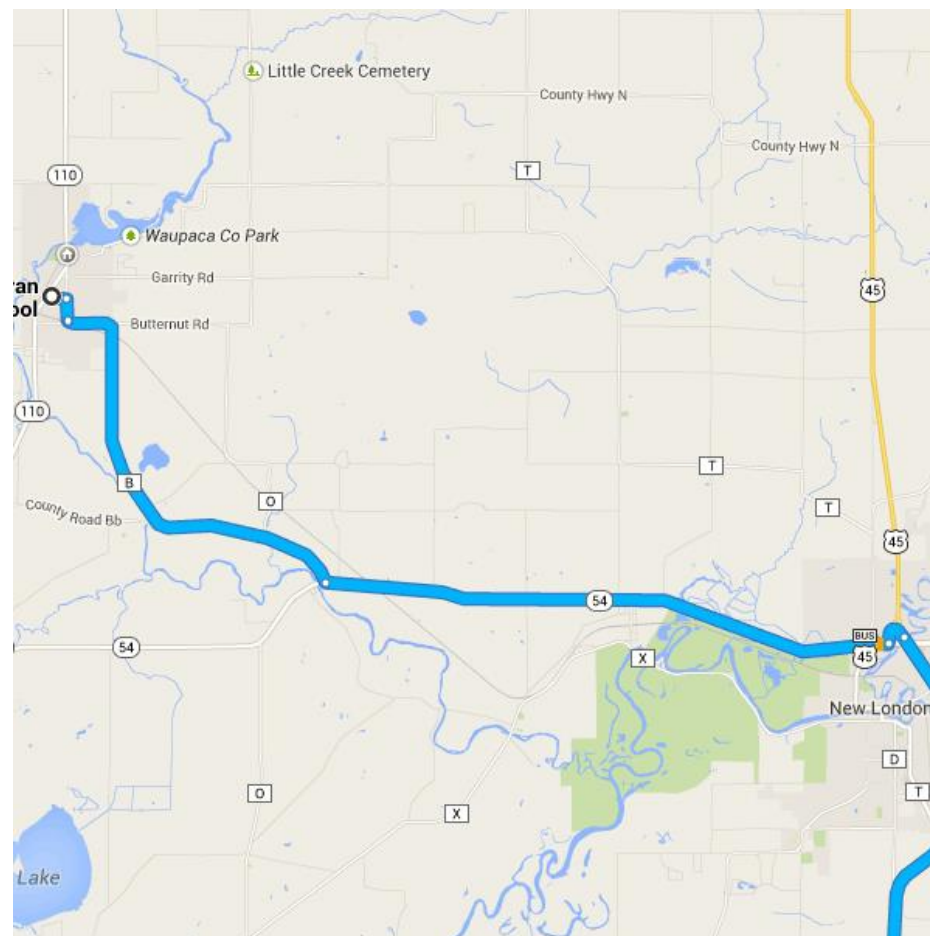

Drive 44.4 miles, 52 min

Directions from Saint Paul Lutheran Grade School to Trinity Lutheran School

## ○ Saint Paul Lutheran Grade School

Manawa, WI

Get on **US-45 S** in New London from **County Hwy****B/County Rd B E** and **WI-54 E/WI-54 Trunk E/W Fairview****Dr**

11.9 mi / 16 min

1. Head **east** on **Euclid Ave** toward **S Bridge St**  
0.2 mi
2. Turn **right** onto **S Bridge St**  
0.2 mi
3. Slight **left** to stay on **S Bridge St**  
141 ft
4. Slight **left** onto **County Hwy B/County Rd B E/E Howard St**  
Continue to follow **County Hwy B/County Rd B E**  
4.8 mi
5. Turn **left** onto **WI-54 E/WI-54 Trunk E/W Fairview Dr**  
6.3 mi
6. Turn **left** onto the **US-45 S/WI-15** ramp to  
**Hortonville/Oshkosh**  
0.4 mi

Continue on **US-45 S** to Oshkosh

30.4 mi / 30 min

7. Merge onto **US-45 S**  
12.0 mi
8. Keep **left** at the fork, follow signs for **US-10 E/US-45/Appleton/Oshkosh** and merge onto **US-10 E/US-45 S**  
3.5 mi
9. Take the exit toward **US-45 S**  
0.5 mi

- ↑ 10. Continue onto **US-45 S**  

---

11.8 mi
- ↗ 11. Slight **right** onto **Algoma Blvd**  

---

0.4 mi
- 📍 12. At the traffic circle, take the **2nd** exit onto **US-45 S/Algoma Blvd**  

---

0.4 mi
- 📍 13. At the traffic circle, take the **2nd** exit and stay on **US-45 S/Algoma Blvd**  
i Continue to follow Algoma Blvd  