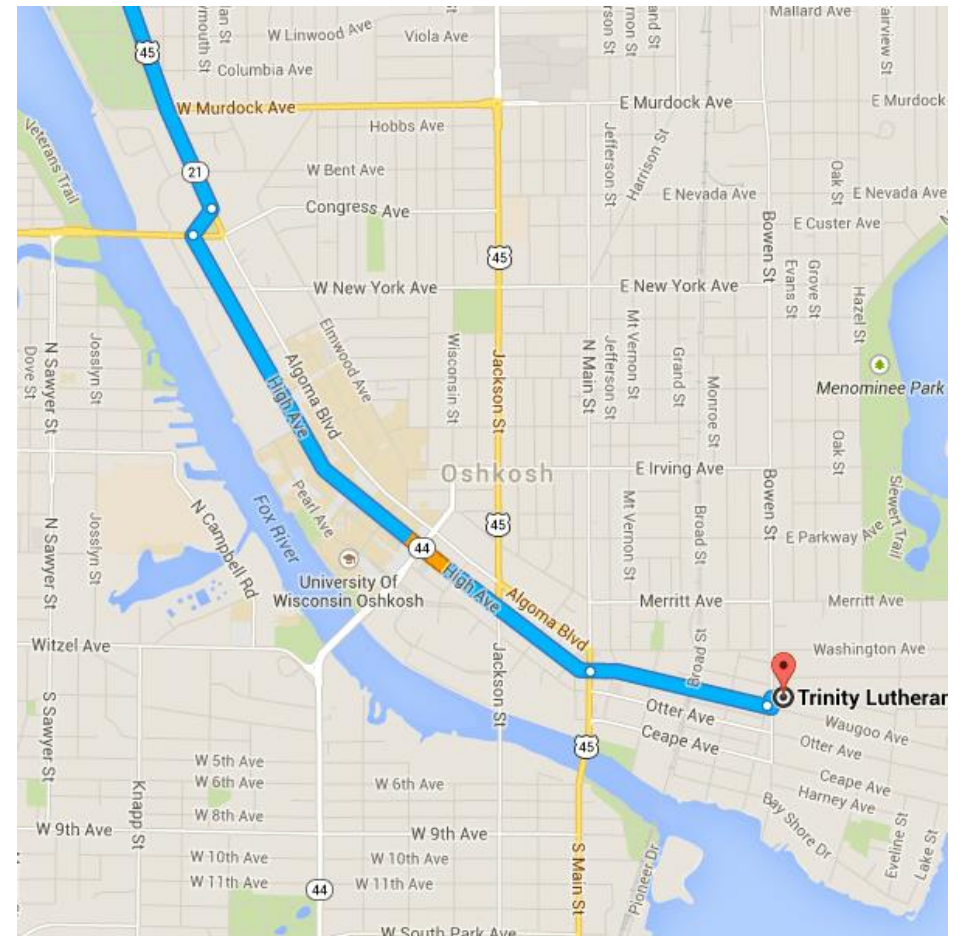

Drive 44.4 miles, 52 min

Directions from Saint Paul Lutheran Grade School to Trinity Lutheran School

- ↑ 10. Continue onto **US-45 S**  

---

11.8 mi
- ↗ 11. Slight **right** onto **Algoma Blvd**  

---

0.4 mi
- 📍 12. At the traffic circle, take the **2nd** exit onto **US-45 S/Algoma Blvd**  

---

0.4 mi
- 📍 13. At the traffic circle, take the **2nd** exit and stay on **US-45 S/Algoma Blvd**  
i Continue to follow Algoma Blvd  

---

1.6 mi
- ↑ 14. **Algoma Blvd** turns **right** and becomes **High Ave**  

---

472 ft

Continue on **High Ave**. Drive to **Bowen St**

- 2.2 mi / 6 min
- ↶ 15. Turn **left** to stay on **High Ave**  

---

1.7 mi
- ↑ 16. Continue straight onto **Waugoo Ave**  

---

0.5 mi
- ↶ 17. Turn **left** onto **Bowen St**  
i Destination will be on the right  

---

213 ft