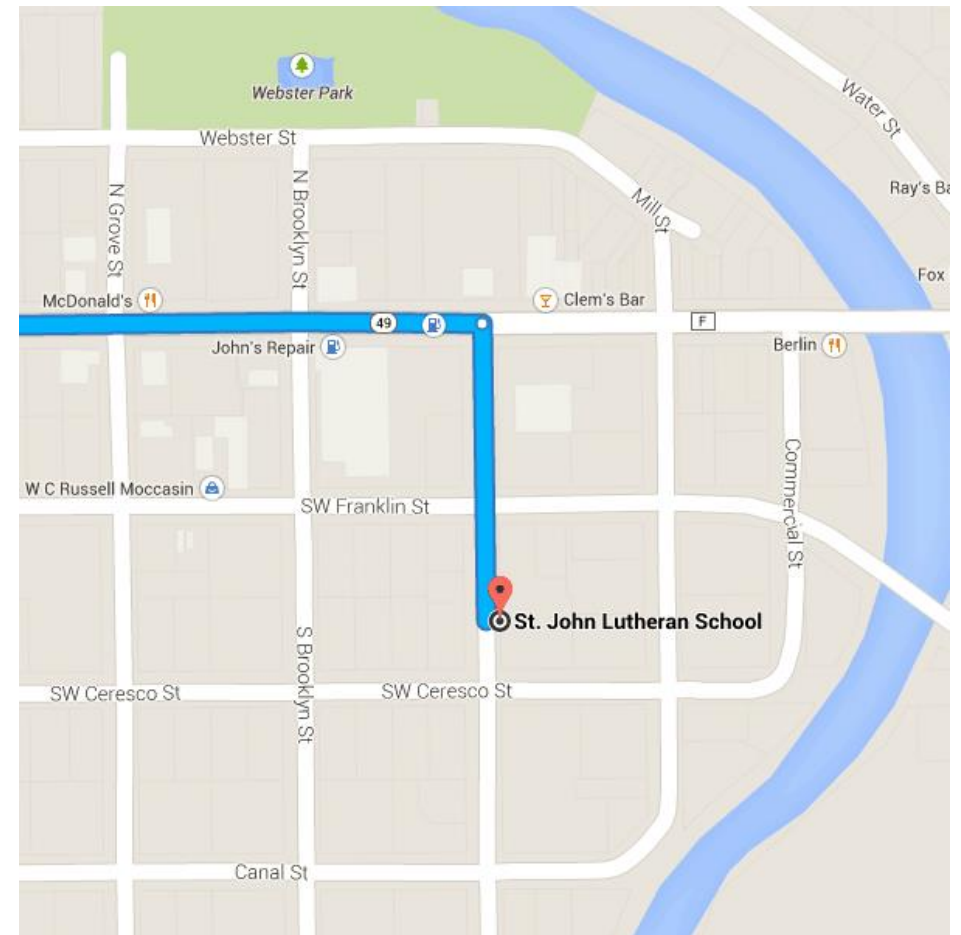

Directions from Saint Paul Lutheran Grade School to St. John Lutheran School

○ Saint Paul Lutheran Grade School

Manawa, WI

Head west on Euclid Ave toward Depot St

381 ft / 10 s

Continue on **WI-110 S**. Take **WI-49 S** to **Mound St** in Berlin

39.8 mi / 50 min

- ↶ 2. Turn **left** onto **WI-110 S/WI-22 S/Depot St**
ℹ Continue to follow WI-110 S/WI-22 S
 4.1 mi
- ↷ 3. Turn **right** onto **WI-110 S/WI-22 S/WI-54 W/WI-54 Trunk W**
 2.3 mi
- ↶ 4. Turn **left** onto **WI-110 S**
 4.7 mi

5. Turn **left** onto **E Main St**
0.1 mi
6. Take the 1st **right** onto **Pine St**
1.4 mi
7. Merge onto **US-10 E/WI-110 S/WI-49 S**
3.1 mi
8. Take the **WI-49** exit toward **Berlin/Fremont**
0.3 mi
9. Turn **right** onto **WI-49 S**
23.7 mi
10. Turn **left** onto **Broadway St**
0.2 mi

📍 St. John Lutheran School

146 Mound St, Berlin, WI 54923

These directions are for planning purposes only. You may find that construction projects, traffic, weather, or other events may cause conditions to differ from the map results, and you should plan your route accordingly. You must obey all signs or notices regarding your route.