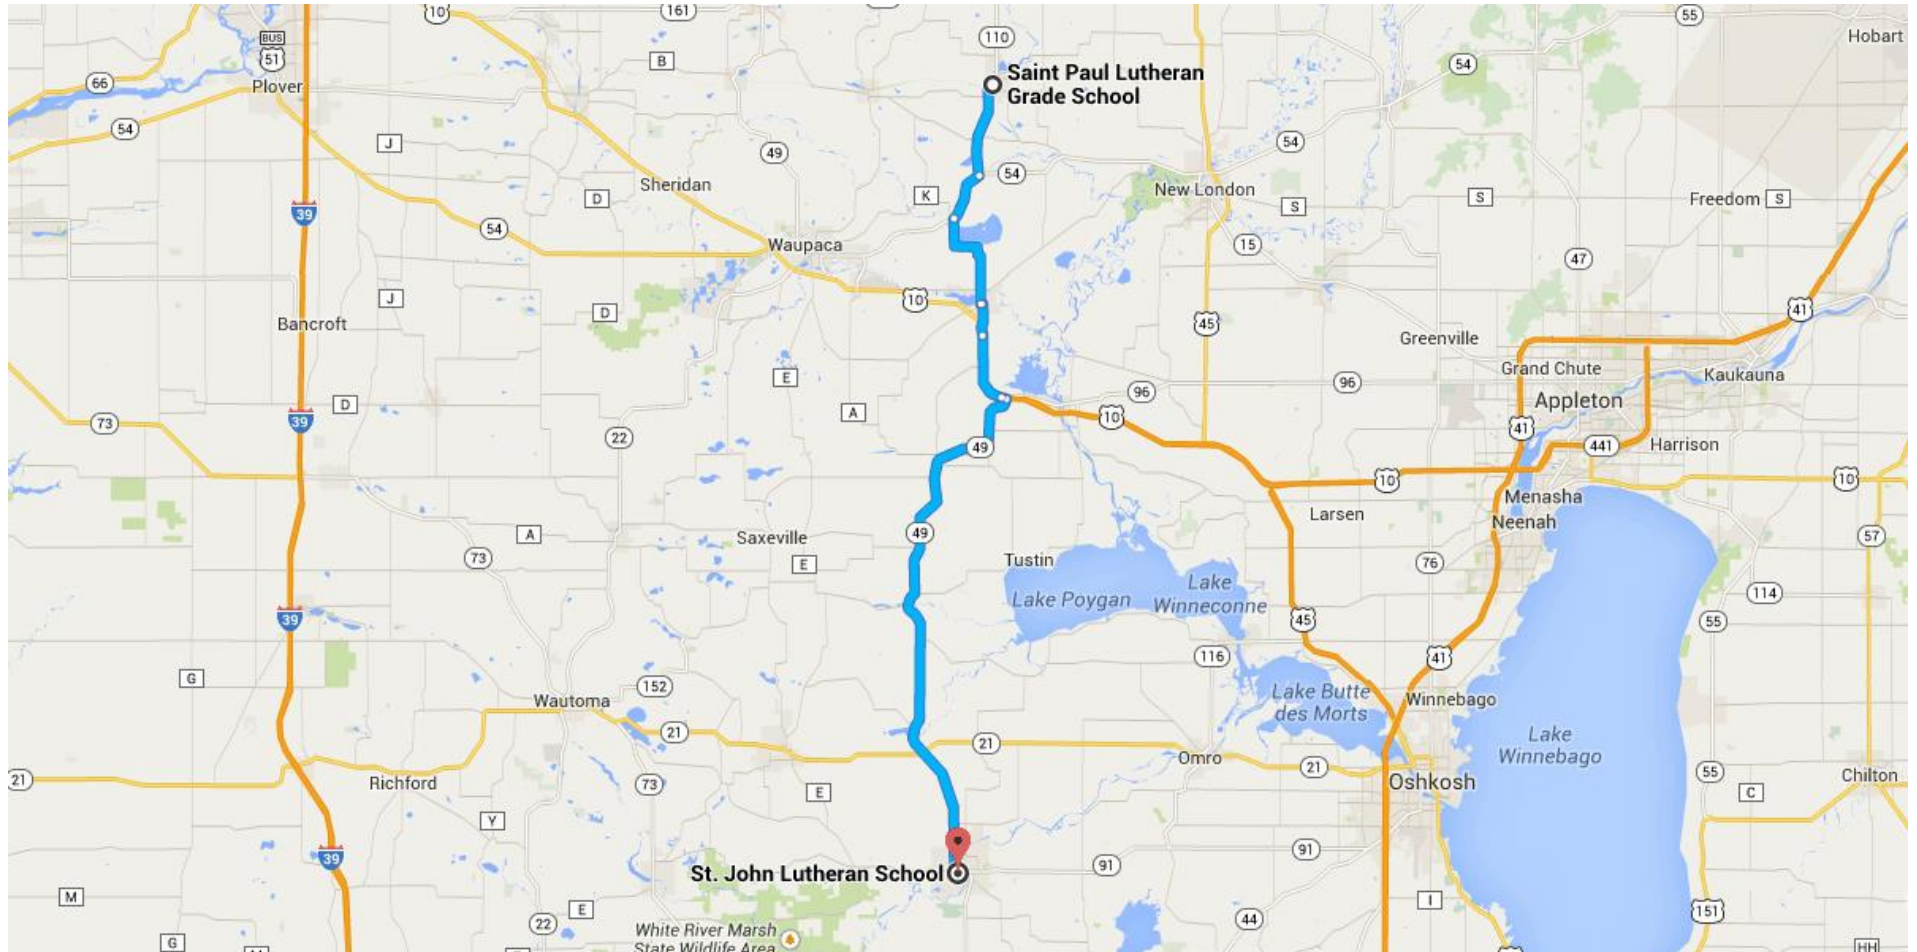

Directions from Saint Paul Lutheran Grade School to St. John Lutheran School

○ Saint Paul Lutheran Grade School

Manawa, WI

Head west on Euclid Ave toward Depot St

381 ft / 10 s

Continue on **WI-110 S**. Take **WI-49 S** to **Mound St** in Berlin

39.8 mi / 50 min

- ↶ 2. Turn **left** onto **WI-110 S/WI-22 S/Depot St**
ℹ Continue to follow WI-110 S/WI-22 S
 4.1 mi
- ↷ 3. Turn **right** onto **WI-110 S/WI-22 S/WI-54 W/WI-54 Trunk W**
 2.3 mi
- ↶ 4. Turn **left** onto **WI-110 S**
 4.7 mi

5. Turn **left** onto **E Main St**
0.1 mi
6. Take the 1st **right** onto **Pine St**
1.4 mi
7. Merge onto **US-10 E/WI-110 S/WI-49 S**
3.1 mi
8. Take the **WI-49** exit toward **Berlin/Fremont**
0.3 mi
9. Turn **right** onto **WI-49 S**
23.7 mi
10. Turn **left** onto **Broadway St**
0.2 mi

📍 St. John Lutheran School

146 Mound St, Berlin, WI 54923

These directions are for planning purposes only. You may find that construction projects, traffic, weather, or other events may cause conditions to differ from the map results, and you should plan your route accordingly. You must obey all signs or notices regarding your route.