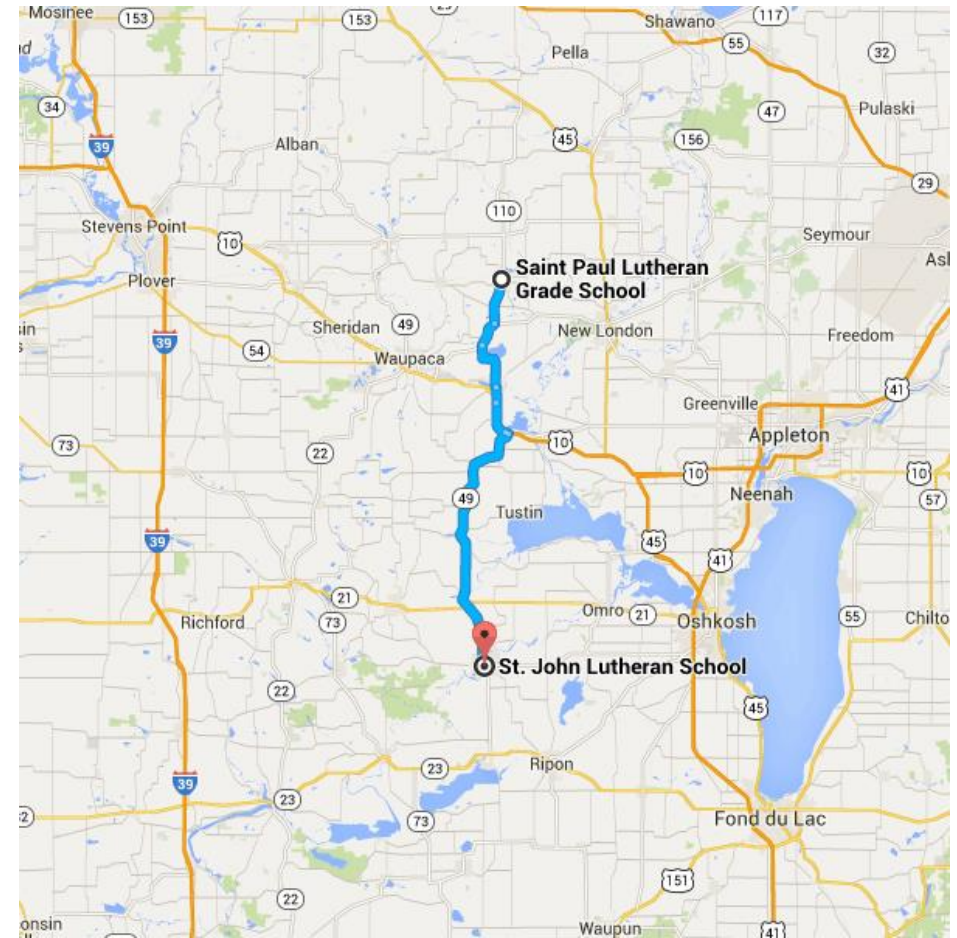

Directions from Saint Paul Lutheran Grade School to St. John Lutheran School

○ Saint Paul Lutheran Grade School

Manawa, WI

Head west on Euclid Ave toward Depot St

381 ft / 10 s

Continue on **WI-110 S**. Take **WI-49 S** to **Mound St** in Berlin

39.8 mi / 50 min

- ↶ 2. Turn **left** onto **WI-110 S/WI-22 S/Depot St**
ℹ Continue to follow WI-110 S/WI-22 S
 4.1 mi
- ↷ 3. Turn **right** onto **WI-110 S/WI-22 S/WI-54 W/WI-54 Trunk W**
 2.3 mi
- ↶ 4. Turn **left** onto **WI-110 S**
 4.7 mi

5. Turn **left** onto **E Main St**
0.1 mi
6. Take the 1st **right** onto **Pine St**
1.4 mi
7. Merge onto **US-10 E/WI-110 S/WI-49 S**
3.1 mi
8. Take the **WI-49** exit toward **Berlin/Fremont**
0.3 mi
9. Turn **right** onto **WI-49 S**
23.7 mi
10. Turn **left** onto **Broadway St**
0.2 mi

📍 St. John Lutheran School

146 Mound St, Berlin, WI 54923

These directions are for planning purposes only. You may find that construction projects, traffic, weather, or other events may cause conditions to differ from the map results, and you should plan your route accordingly. You must obey all signs or notices regarding your route.