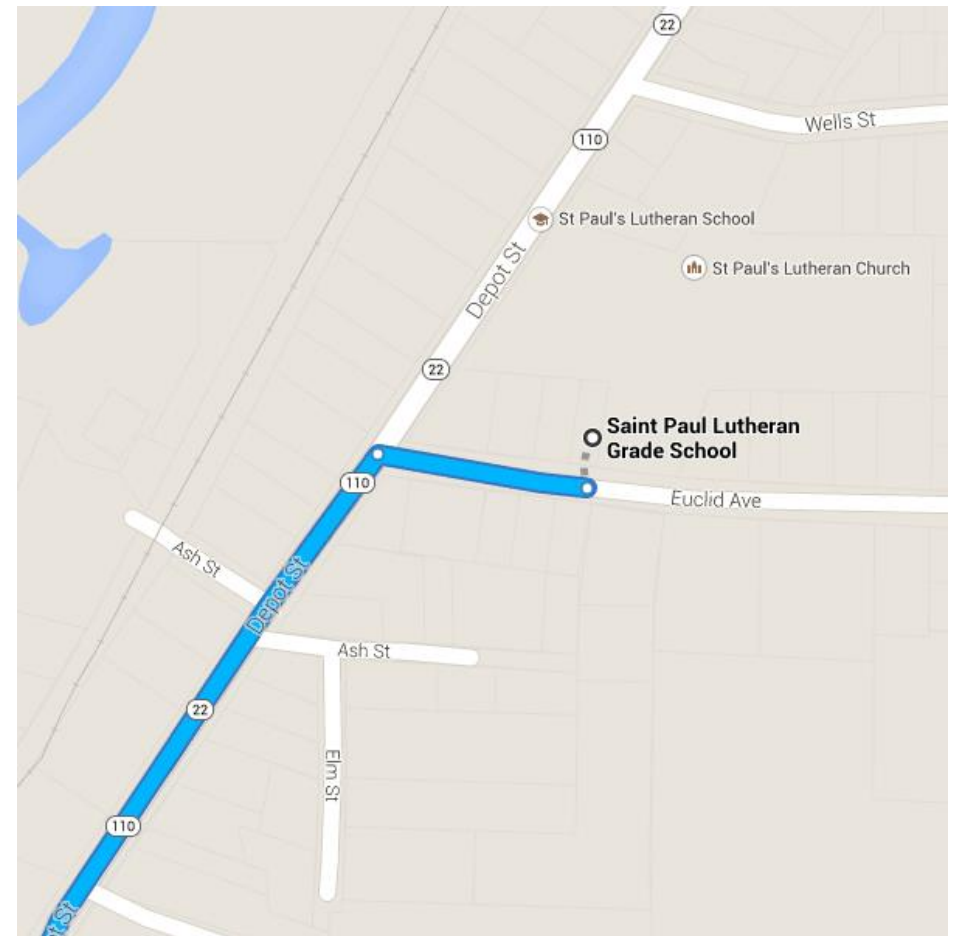

Directions from Saint Paul Lutheran Grade School to St. John Lutheran School

○ Saint Paul Lutheran Grade School

Manawa, WI

Head west on Euclid Ave toward Depot St

381 ft / 10 s

Continue on **WI-110 S**. Take **WI-49 S** to **Mound St** in Berlin

39.8 mi / 50 min

- ↶ 2. Turn **left** onto **WI-110 S/WI-22 S/Depot St**
ℹ Continue to follow WI-110 S/WI-22 S
 4.1 mi
- ↷ 3. Turn **right** onto **WI-110 S/WI-22 S/WI-54 W/WI-54 Trunk W**
 2.3 mi
- ↶ 4. Turn **left** onto **WI-110 S**
 4.7 mi

5. Turn **left** onto **E Main St**
0.1 mi
6. Take the 1st **right** onto **Pine St**
1.4 mi
7. Merge onto **US-10 E/WI-110 S/WI-49 S**
3.1 mi
8. Take the **WI-49** exit toward **Berlin/Fremont**
0.3 mi
9. Turn **right** onto **WI-49 S**
23.7 mi
10. Turn **left** onto **Broadway St**
0.2 mi

Map data ©2014 Google