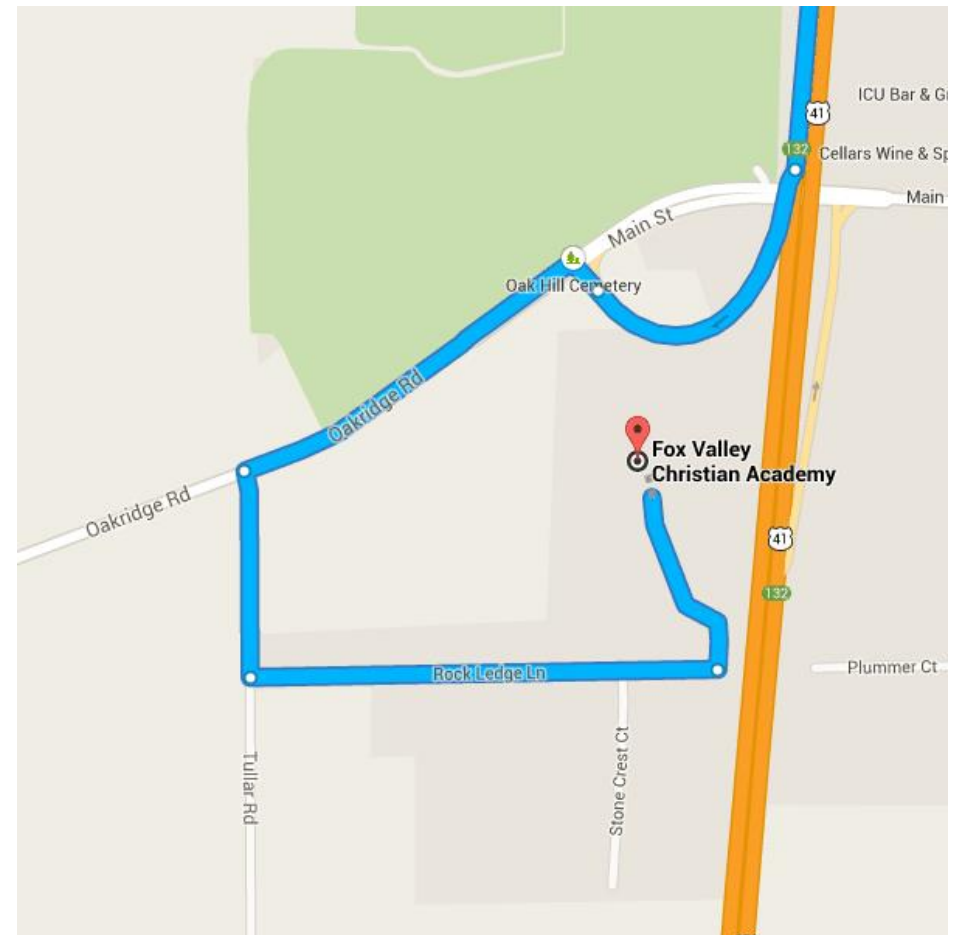

15. Turn left

0.1 mi

📍 Fox Valley Christian Academy

1450 Oakridge Rd, Neenah, WI 54956

These directions are for planning purposes only. You may find that construction projects, traffic, weather, or other events may cause conditions to differ from the map results, and you should plan your route accordingly. You must obey all signs or notices regarding your route.

Map data ©2014 Google