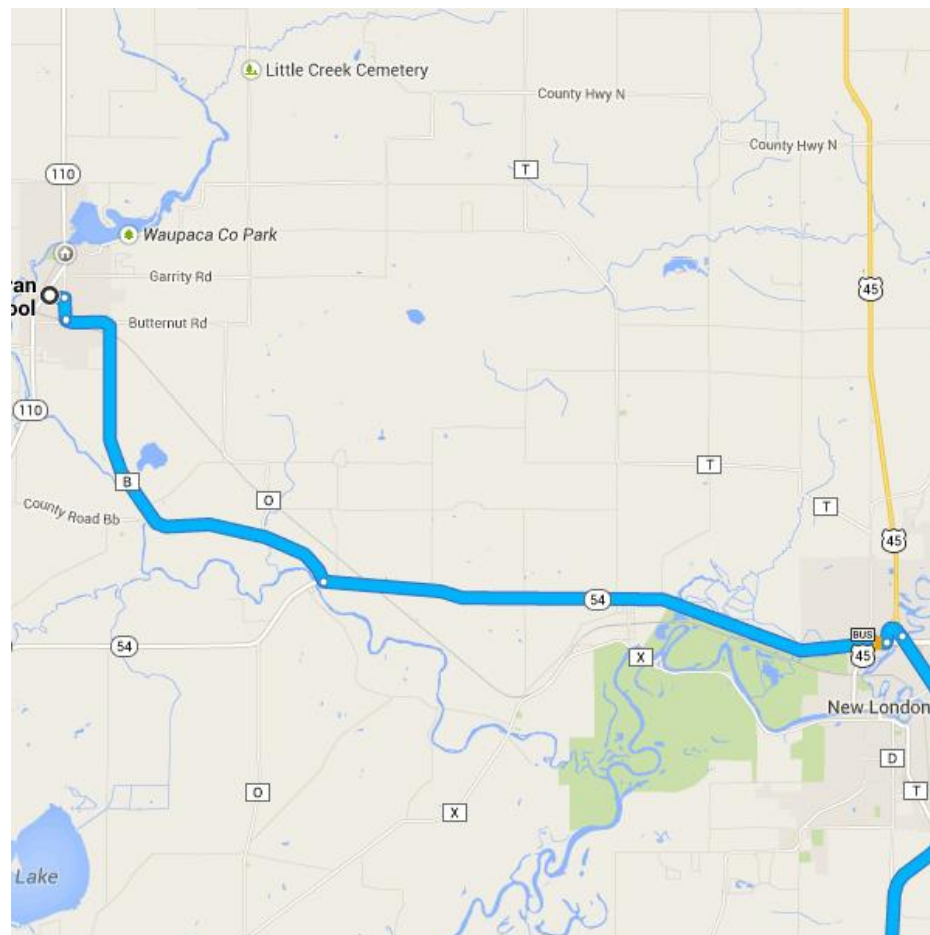

Directions from Saint Paul Lutheran Grade School to Fox Valley Christian Academy

○ Saint Paul Lutheran Grade School

Manawa, WI

Get on **US-45 S** in New London from **County Hwy B/County Rd B E** and **WI-54 E/WI-54 Trunk E/W Fairview Dr**

11.9 mi / 16 min

1. Head **east** on **Euclid Ave** toward **S Bridge St**
0.2 mi
2. Turn **right** onto **S Bridge St**
0.2 mi
3. Slight **left** to stay on **S Bridge St**
141 ft
4. Slight **left** onto **County Hwy B/County Rd B E/E Howard St**
Continue to follow **County Hwy B/County Rd B E**
4.8 mi
5. Turn **left** onto **WI-54 E/WI-54 Trunk E/W Fairview Dr**
6.3 mi
6. Turn **left** onto the **US-45 S/WI-15** ramp to
Hortonville/Oshkosh
0.4 mi

Continue on **US-45 S**. Take **US-10 E** to **Oakridge Rd** in Neenah. Take exit **132** from **U.S. 41 S**

28.4 mi / 27 min

7. Merge onto **US-45 S**
12.0 mi
8. Keep **left** at the fork, follow signs for **US-10 E/US-45/Appleton/Oshkosh** and merge onto **US-10 E/US-45 S**
3.5 mi

- ↶ 9. Keep **left** to continue on **US-10 E**

10.4 mi
- ↷ 10. Take the exit onto **U.S. 41 S** toward **Oshkosh**

2.3 mi
- ↷ 11. Take exit 132 for **Main St/Oakridge Road**

0.2 mi

Continue on **Oakridge Rd** to your destination in Neenah