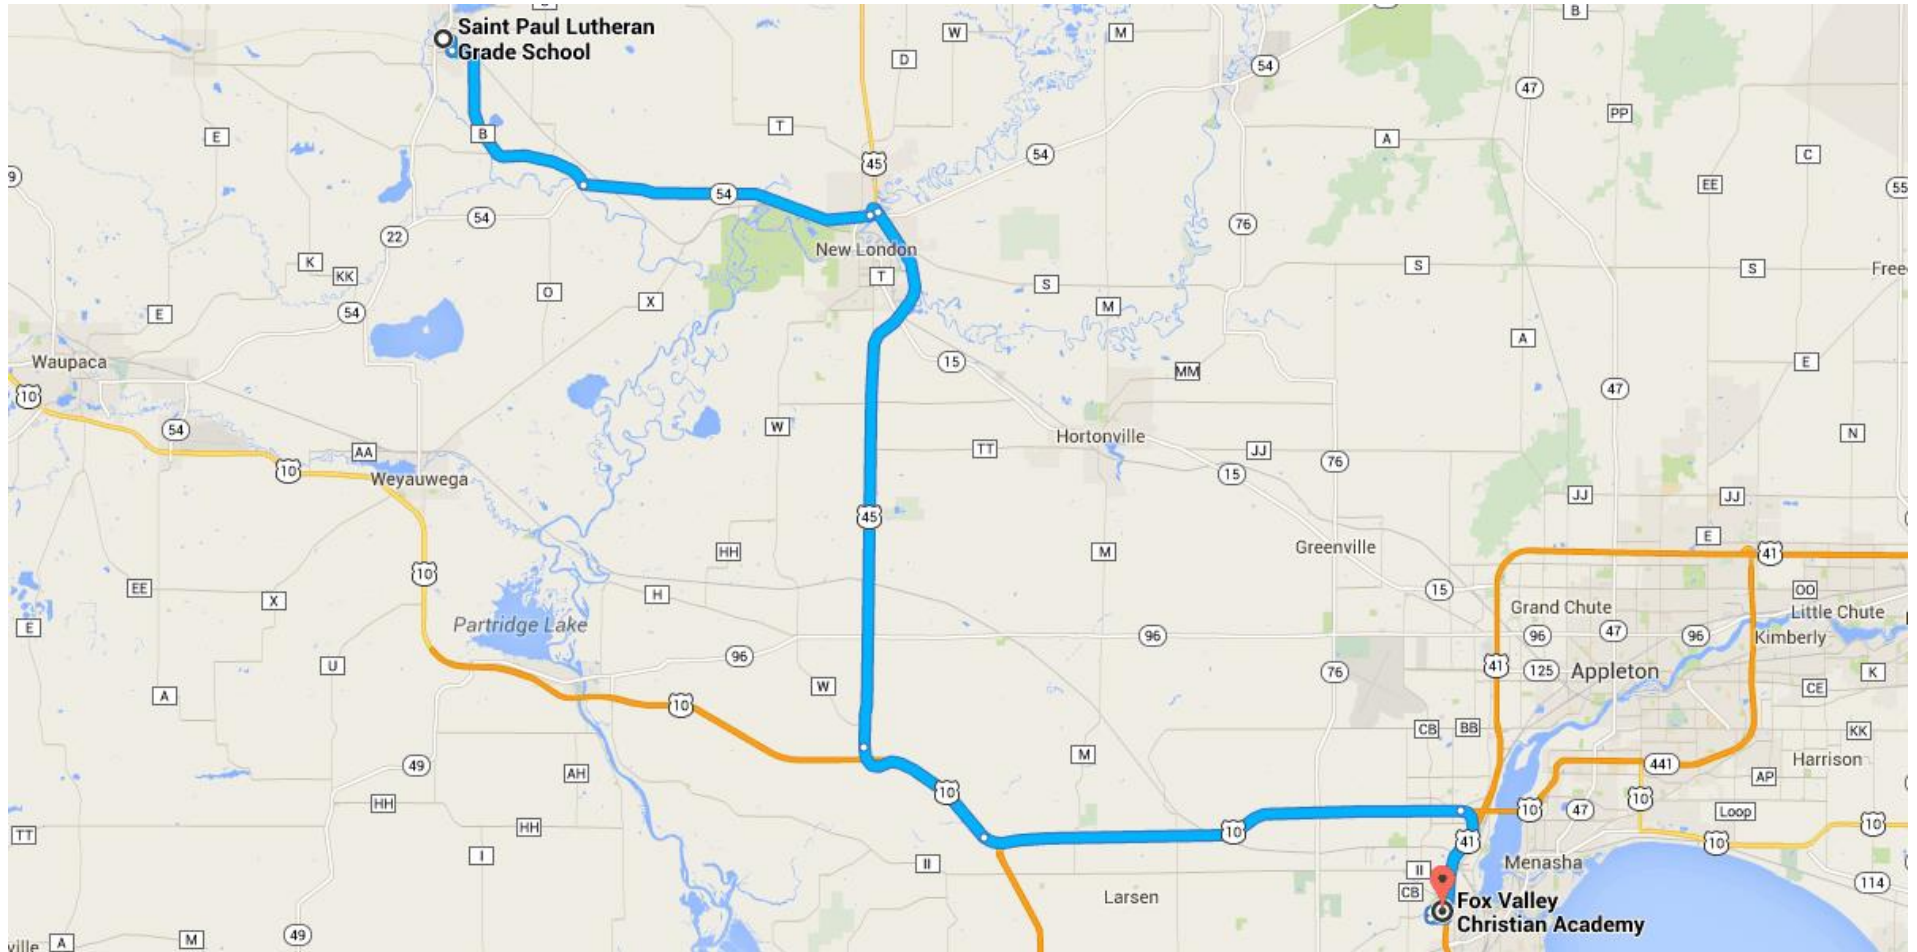

Directions from Saint Paul Lutheran Grade School to Fox Valley Christian Academy

○ Saint Paul Lutheran Grade School

Manawa, WI

Get on **US-45 S** in New London from **County Hwy B/County Rd B E** and **WI-54 E/WI-54 Trunk E/W Fairview Dr**

11.9 mi / 16 min

1. Head **east** on **Euclid Ave** toward **S Bridge St**
0.2 mi
2. Turn **right** onto **S Bridge St**
0.2 mi
3. Slight **left** to stay on **S Bridge St**
141 ft
4. Slight **left** onto **County Hwy B/County Rd B E/E Howard St**
Continue to follow **County Hwy B/County Rd B E**
4.8 mi
5. Turn **left** onto **WI-54 E/WI-54 Trunk E/W Fairview Dr**
6.3 mi
6. Turn **left** onto the **US-45 S/WI-15** ramp to
Hortonville/Oshkosh
0.4 mi

Continue on **US-45 S**. Take **US-10 E** to **Oakridge Rd** in Neenah. Take exit **132** from **U.S. 41 S**

28.4 mi / 27 min

7. Merge onto **US-45 S**
12.0 mi
8. Keep **left** at the fork, follow signs for **US-10 E/US-45/Appleton/Oshkosh** and merge onto **US-10 E/US-45 S**
3.5 mi

- ↶ 9. Keep **left** to continue on **US-10 E**

10.4 mi
- ↷ 10. Take the exit onto **U.S. 41 S** toward **Oshkosh**

2.3 mi
- ↷ 11. Take exit 132 for **Main St/Oakridge Road**

0.2 mi

Continue on **Oakridge Rd** to your destination in Neenah