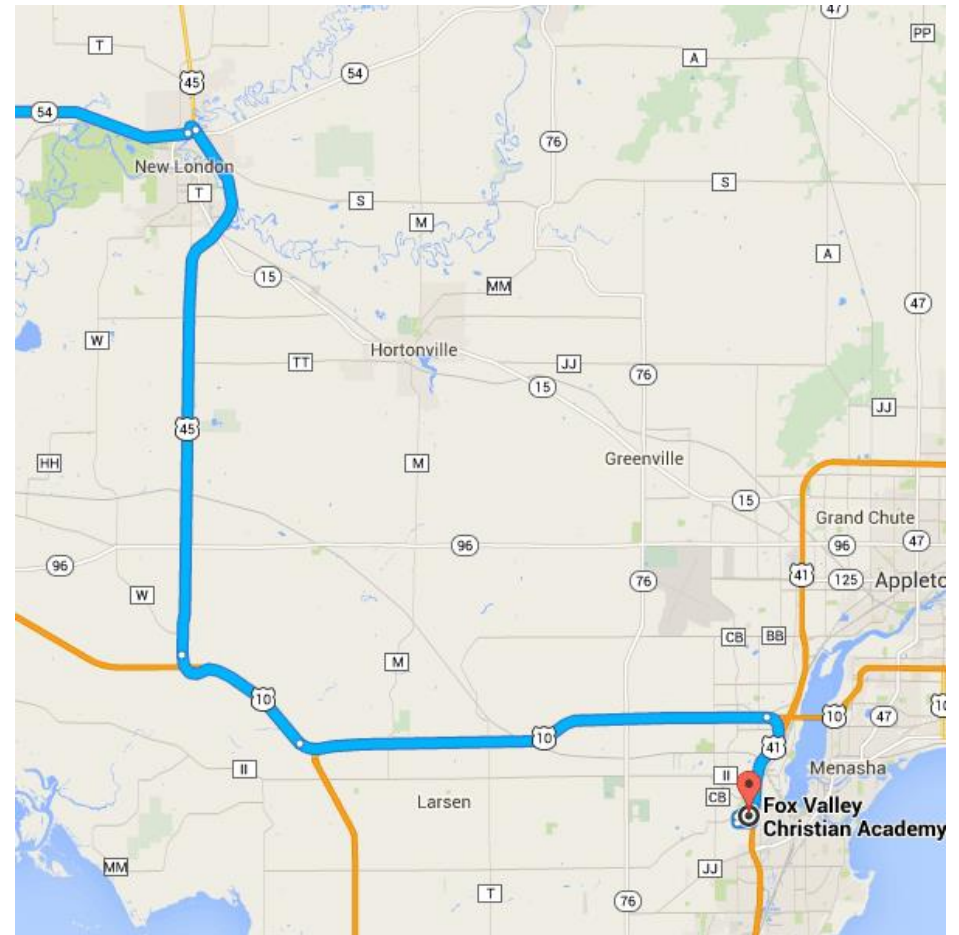

Directions from Saint Paul Lutheran Grade School to Fox Valley Christian Academy

○ Saint Paul Lutheran Grade School

Manawa, WI

Get on **US-45 S** in New London from **County Hwy B/County Rd B E** and **WI-54 E/WI-54 Trunk E/W Fairview Dr**

11.9 mi / 16 min

1. Head **east** on **Euclid Ave** toward **S Bridge St**
0.2 mi
2. Turn **right** onto **S Bridge St**
0.2 mi
3. Slight **left** to stay on **S Bridge St**
141 ft
4. Slight **left** onto **County Hwy B/County Rd B E/E Howard St**
Continue to follow **County Hwy B/County Rd B E**
4.8 mi
5. Turn **left** onto **WI-54 E/WI-54 Trunk E/W Fairview Dr**
6.3 mi
6. Turn **left** onto the **US-45 S/WI-15** ramp to
Hortonville/Oshkosh
0.4 mi

Continue on **US-45 S**. Take **US-10 E** to **Oakridge Rd** in Neenah. Take exit **132** from **U.S. 41 S**

28.4 mi / 27 min

7. Merge onto **US-45 S**
12.0 mi
8. Keep **left** at the fork, follow signs for **US-10 E/US-45/Appleton/Oshkosh** and merge onto **US-10 E/US-45 S**
3.5 mi

- ↶ 9. Keep **left** to continue on **US-10 E**

10.4 mi
- ↷ 10. Take the exit onto **U.S. 41 S** toward **Oshkosh**

2.3 mi
- ↷ 11. Take exit 132 for **Main St/Oakridge Road**

0.2 mi

Continue on **Oakridge Rd** to your destination in Neenah