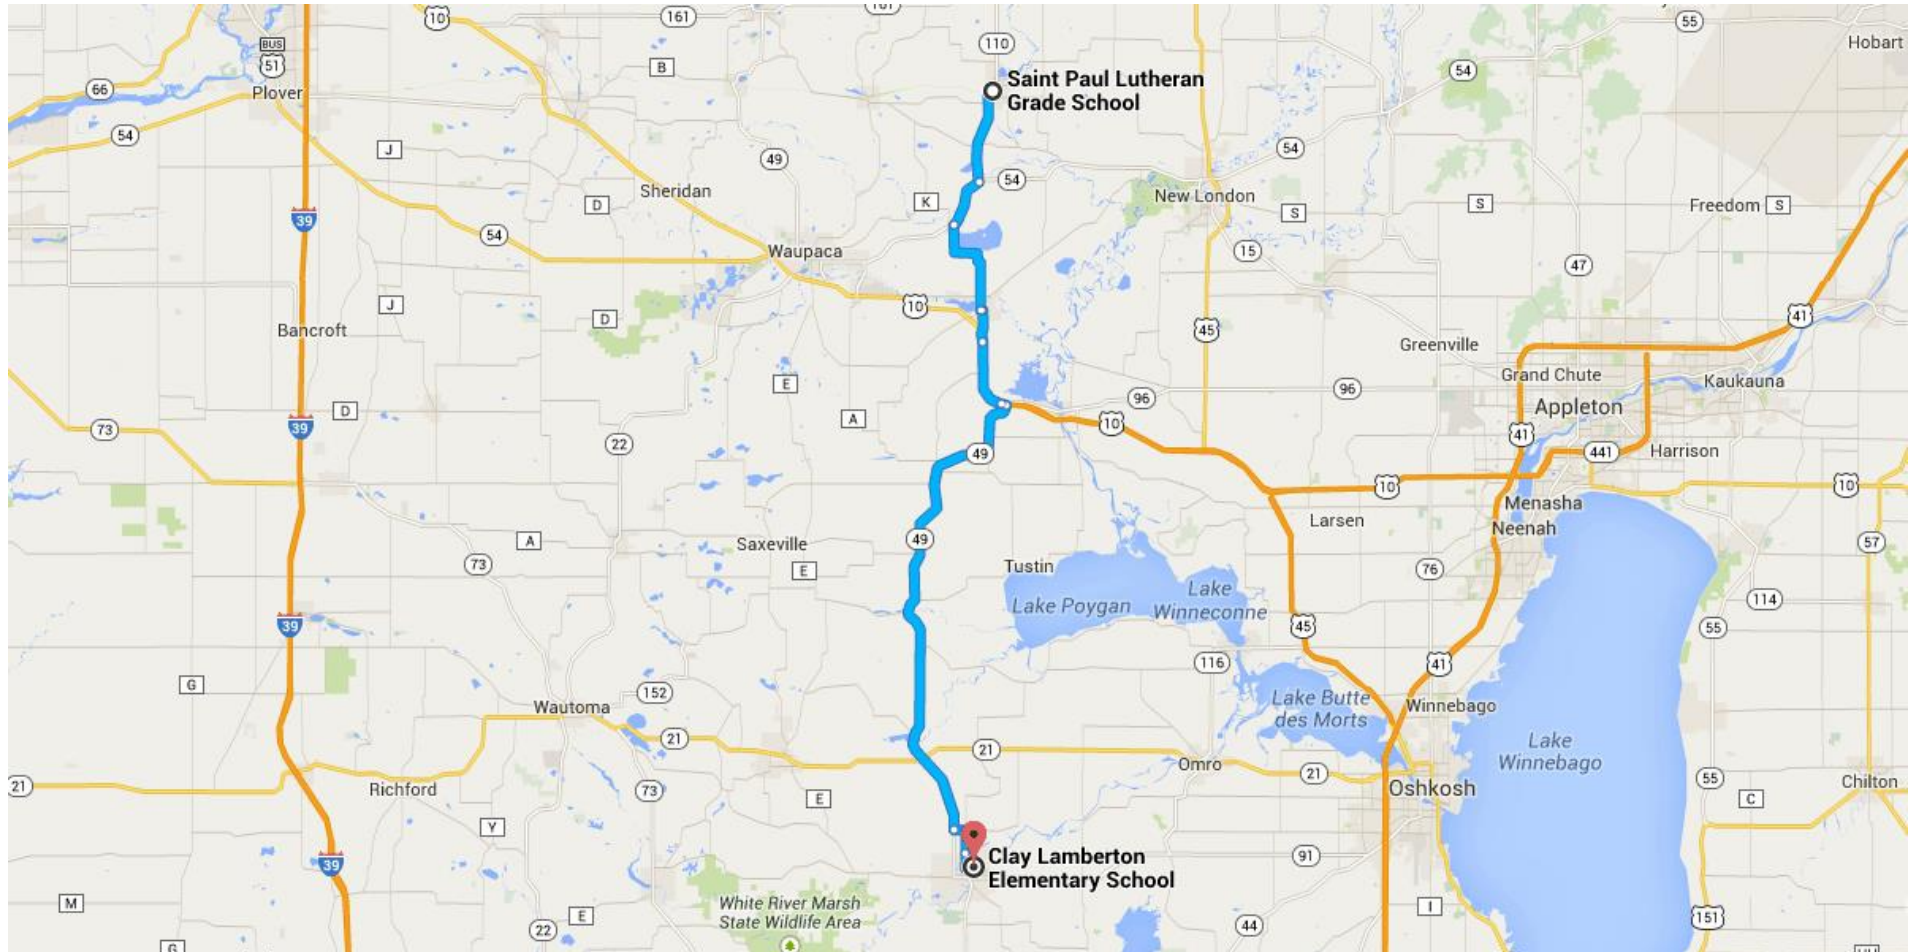

Drive 40.1 miles, 52 min

Directions from Saint Paul Lutheran Grade School to Clay Lambertson Elementary School

○ Saint Paul Lutheran Grade School

Manawa, WI

Head west on Euclid Ave toward Depot St

381 ft / 10 s

Continue on **WI-110 S**. Take **WI-49 S** to **E Marquette St** in Berlin

39.7 mi / 50 min

2. Turn **left** onto **WI-110 S/WI-22 S/Depot St**

i Continue to follow WI-110 S/WI-22 S

4.1 mi

3. Turn **right** onto **WI-110 S/WI-22 S/WI-54 W/WI-54 Trunk W**

2.3 mi