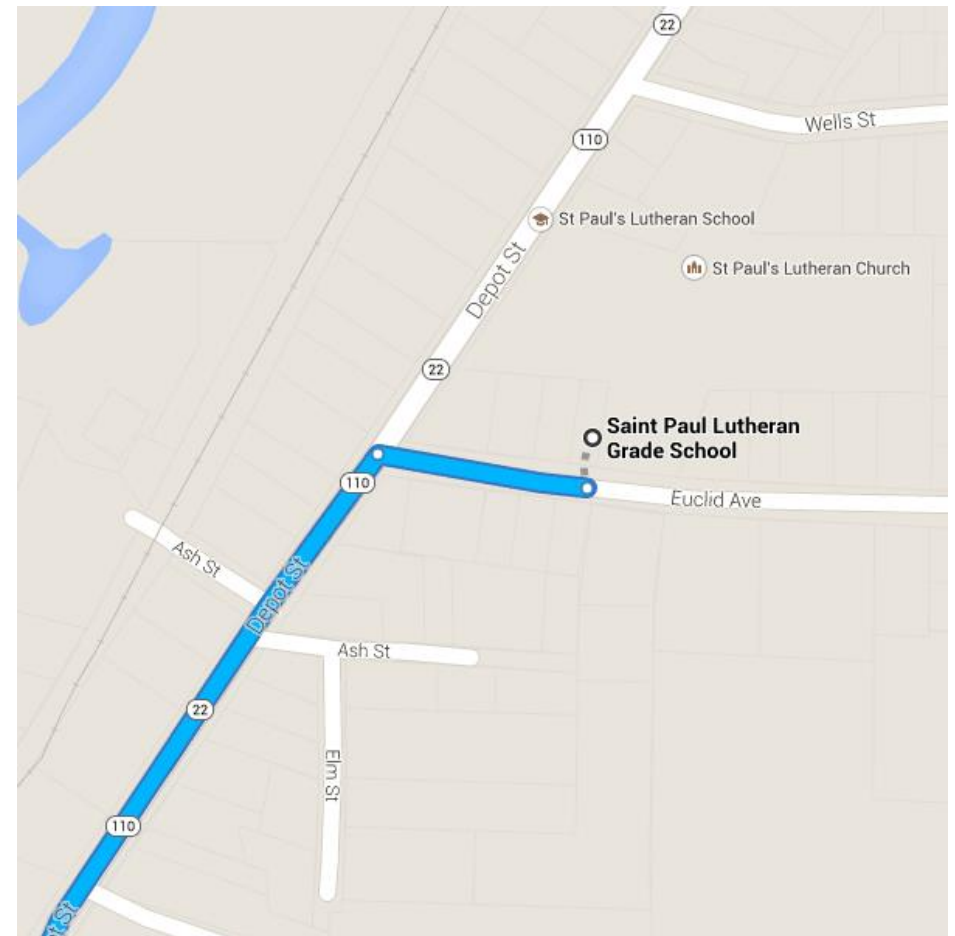

Drive 40.1 miles, 52 min

Directions from Saint Paul Lutheran Grade School to Clay Lambertson Elementary School

○ Saint Paul Lutheran Grade School

Manawa, WI

Head west on Euclid Ave toward Depot St

381 ft / 10 s

Continue on **WI-110 S**. Take **WI-49 S** to **E Marquette St** in Berlin

39.7 mi / 50 min

2. Turn **left** onto **WI-110 S/WI-22 S/Depot St**

i Continue to follow WI-110 S/WI-22 S

4.1 mi

3. Turn **right** onto **WI-110 S/WI-22 S/WI-54 W/WI-54 Trunk W**

2.3 mi