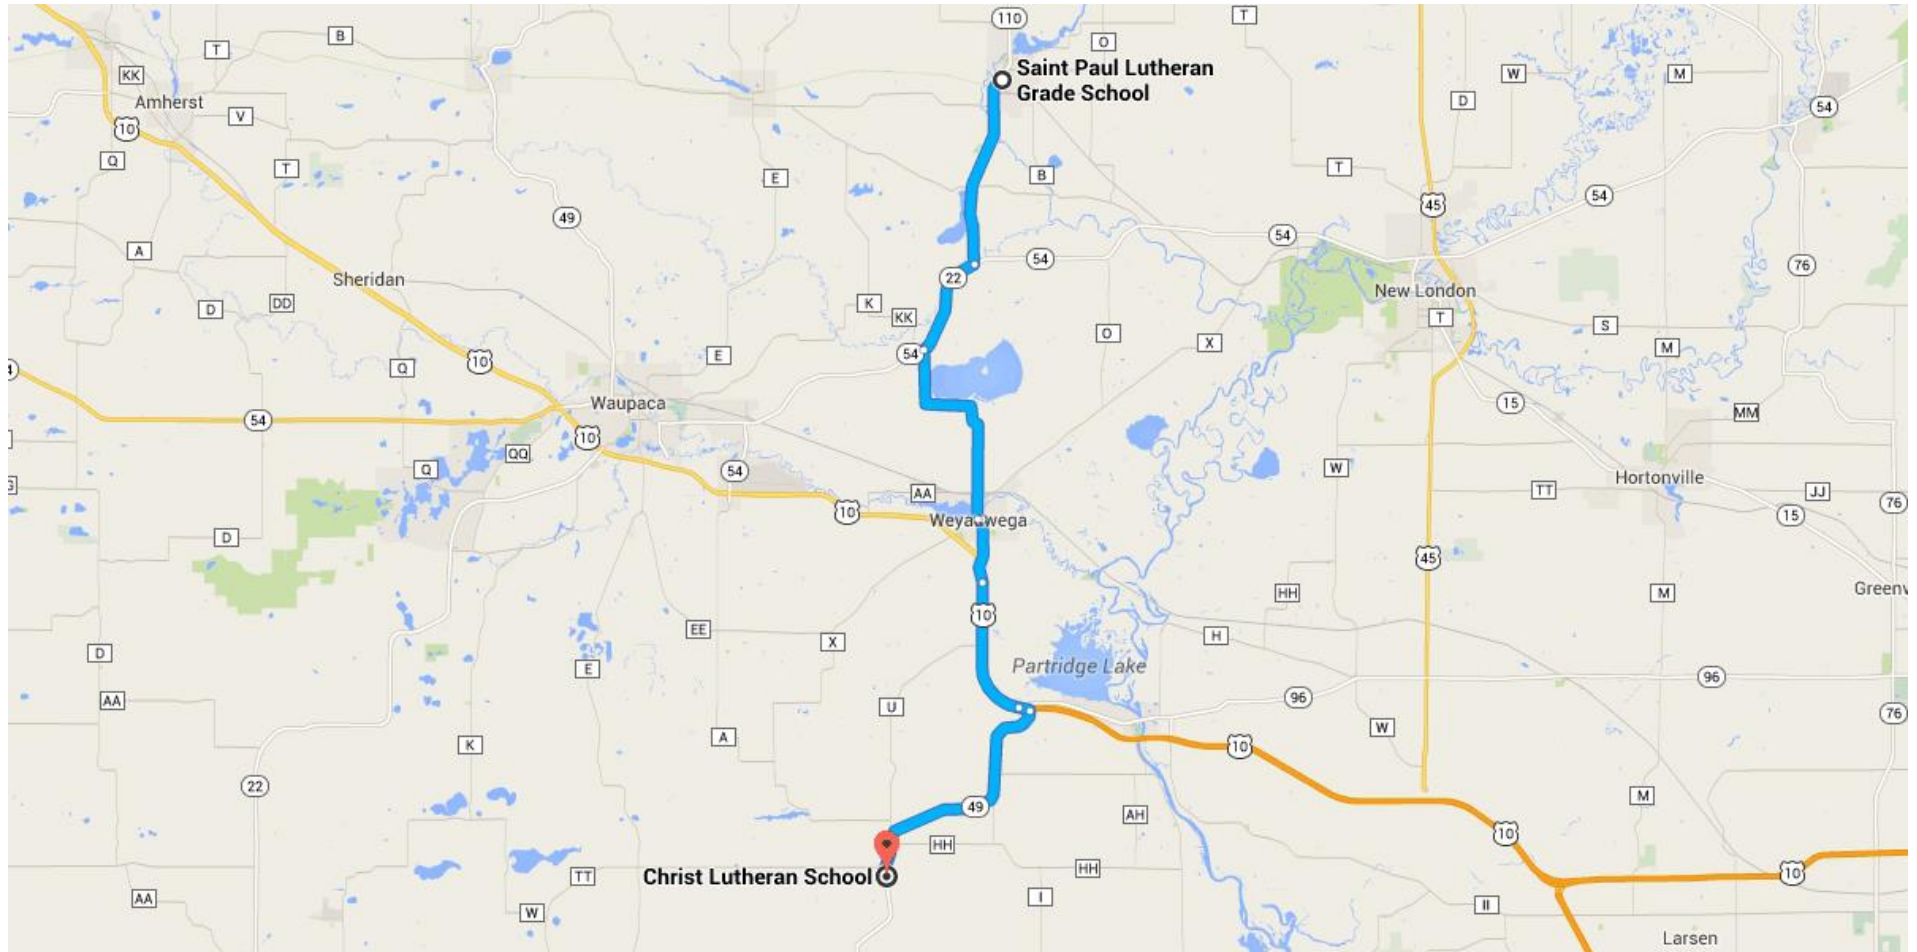

### Directions from Saint Paul Lutheran Grade School to Christ Lutheran School

### ○ Saint Paul Lutheran Grade School

Manawa, WI

Head west on Euclid Ave toward Depot St

381 ft / 10 s

Follow **WI-110 S** and **US-10 E** to **WI-49 S** in Bloomfield

21.5 mi / 28 min

- ↩ 2. Turn **left** onto **WI-110 S/WI-22 S/Depot St**  
ℹ Continue to follow WI-110 S/WI-22 S  
 4.1 mi
- ↪ 3. Turn **right** onto **WI-110 S/WI-22 S/WI-54 W/WI-54 Trunk W**  
 2.3 mi
- ↩ 4. Turn **left** onto **WI-110 S**  
 4.7 mi

5. Turn **left** onto **E Main St** 0.1 mi
6. Take the 1st **right** onto **Pine St** 1.4 mi
7. Merge onto **US-10 E/WI-110 S/WI-49 S** 3.1 mi
8. Take the **WI-49** exit toward **Berlin/Fremont** 0.3 mi
9. Turn **right** onto **WI-49 S** 5.6 mi
- i** Destination will be on the left

## ⊙ Christ Lutheran School

N6412 State Road 49, Weyauwega, WI 54983

These directions are for planning purposes only. You may find that construction projects, traffic, weather, or other events may cause conditions to differ from the map results, and you should plan your route accordingly. You must obey all signs or notices regarding your route.