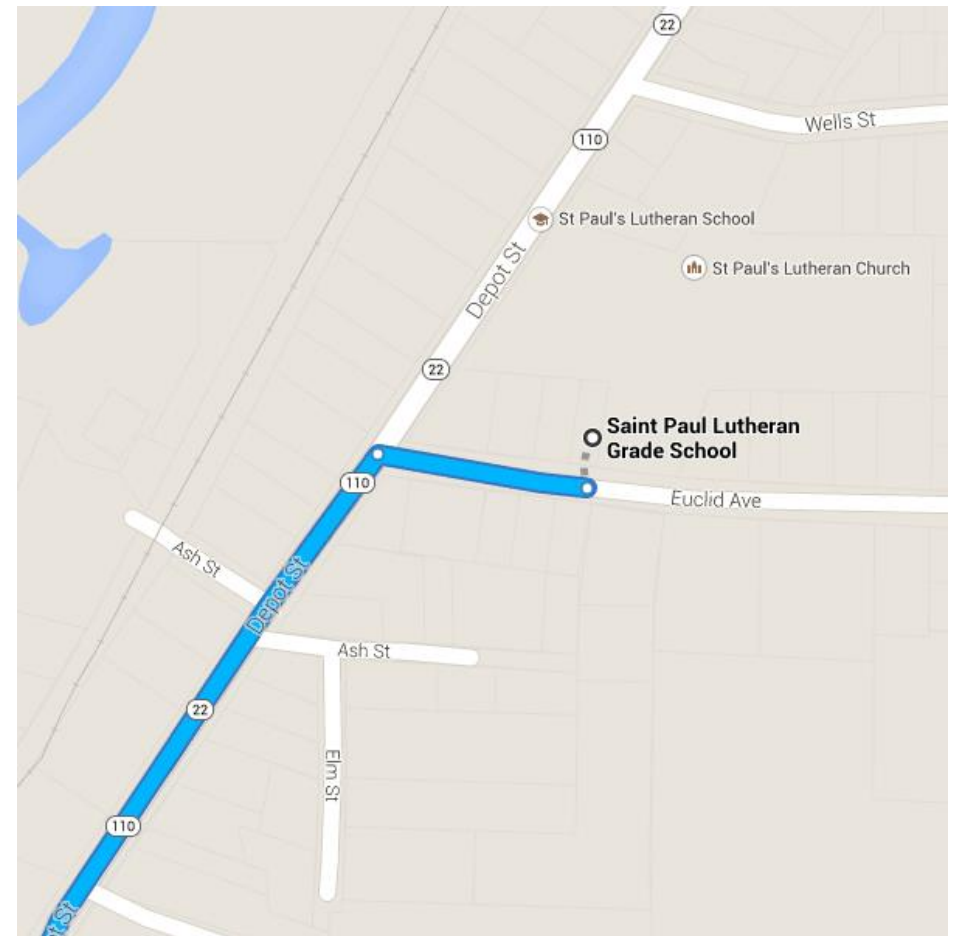

### Directions from Saint Paul Lutheran Grade School to Christ Lutheran School

### ○ Saint Paul Lutheran Grade School

Manawa, WI

Head west on Euclid Ave toward Depot St

381 ft / 10 s

Follow **WI-110 S** and **US-10 E** to **WI-49 S** in Bloomfield

21.5 mi / 28 min

- ↩ 2. Turn **left** onto **WI-110 S/WI-22 S/Depot St**  
ℹ Continue to follow WI-110 S/WI-22 S  
 4.1 mi
- ↪ 3. Turn **right** onto **WI-110 S/WI-22 S/WI-54 W/WI-54 Trunk W**  
 2.3 mi
- ↩ 4. Turn **left** onto **WI-110 S**  
 4.7 mi

5. Turn **left** onto **E Main St** 0.1 mi
6. Take the 1st **right** onto **Pine St** 1.4 mi
7. Merge onto **US-10 E/WI-110 S/WI-49 S** 3.1 mi
8. Take the **WI-49** exit toward **Berlin/Fremont** 0.3 mi
9. Turn **right** onto **WI-49 S** 5.6 mi
- i** Destination will be on the left

## ⊙ Christ Lutheran School

N6412 State Road 49, Weyauwega, WI 54983

These directions are for planning purposes only. You may find that construction projects, traffic, weather, or other events may cause conditions to differ from the map results, and you should plan your route accordingly. You must obey all signs or notices regarding your route.