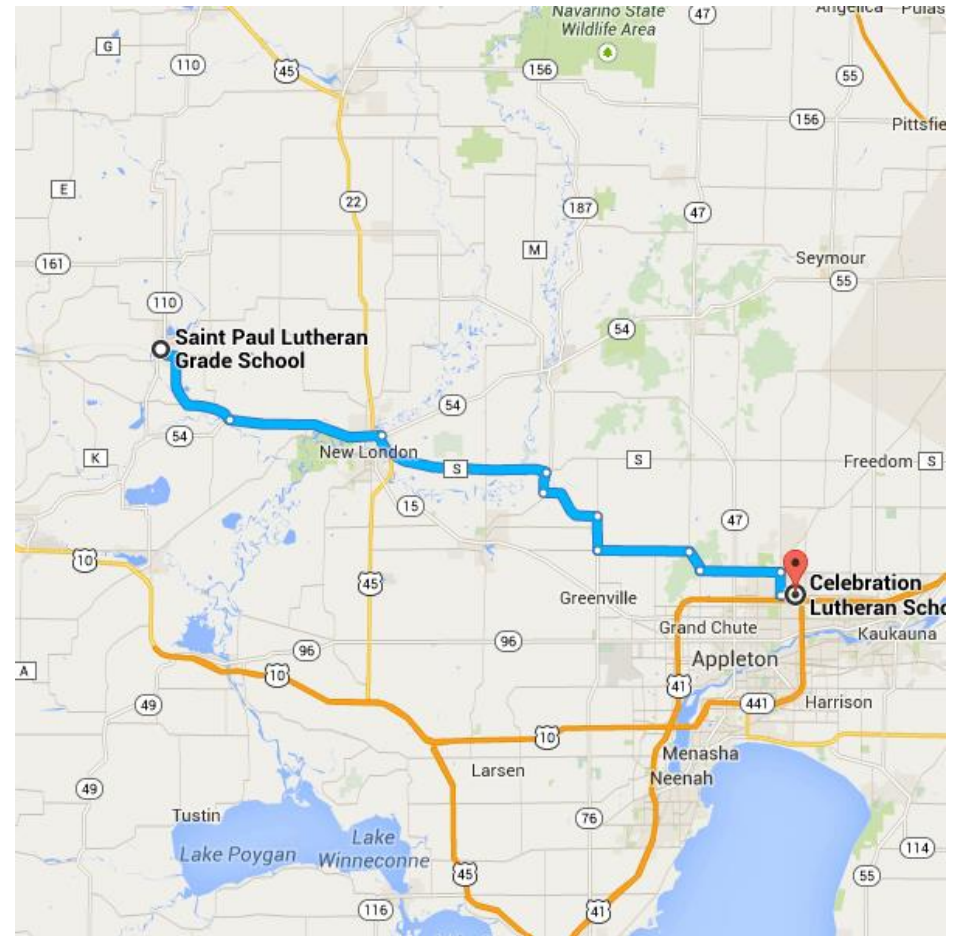

1. ↶ 4. Slight **left** onto **County Hwy B/County Rd B E/E Howard St**
   i Continue to follow **County Hwy B/County Rd B E**

    4.8 mi
2. ↶ 5. Turn **left** onto **WI-54 E/WI-54 Trunk E/W Fairview Dr**

    6.8 mi
3. ↷ 6. Turn **right** onto **County Rd S**

    7.9 mi
4. ↷ 7. Turn **right** onto **WI-76 S**

    0.9 mi
5. ↶ 8. Take the 3rd **left** to stay on **WI-76 S**

    2.9 mi
6. 📍 9. At the traffic circle, take the 1st exit and stay on **WI-76 S**

    1.5 mi
7. ↶ 10. Turn **left** onto **W Broadway Dr**

    4.0 mi
8. ↷ 11. Turn **right** onto **N Lynndale Dr**

    1.0 mi
9. 📍 12. At the traffic circle, take the 2nd exit onto **W Edgewood Dr**

    3.5 mi
10. ↷ 13. Turn **right** onto **N Ballard Rd/County Rd E (South)**

     1.0 mi
11. ↶ 14. Turn **left** onto **E Evergreen Dr**

     0.2 mi
12. 📍 15. At the traffic circle, continue straight onto **W Evergreen Dr**

     0.2 mi
13. 📍 16. At the traffic circle, continue straight onto **E Evergreen Dr**

     0.3 mi
17. Enter the traffic circle
  i Destination will be on the right

  ---

   315 ft

📍 Celebration Lutheran School

3100 E Evergreen Dr, Appleton, WI 54913