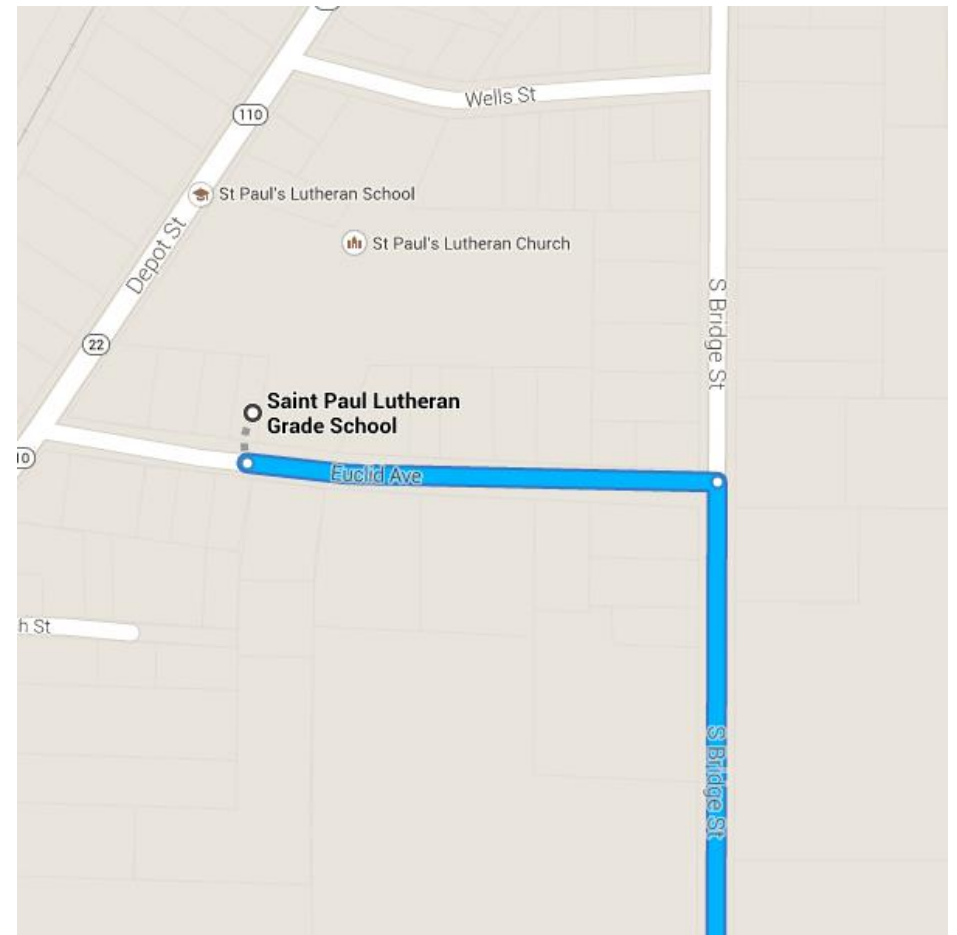

### Directions from Saint Paul Lutheran Grade School to Celebration Lutheran School

### ○ Saint Paul Lutheran Grade School

Manawa, WI

Head **east** on Euclid Ave toward S Bridge St

0.2 mi / 23 s

Take County Hwy B/County Rd B E, WI-54 E/WI-54 Trunk E/W Fairview Dr, County Rd S, WI-76 S, ... and W Edgewood Dr to your destination in Appleton

35.4 mi / 46 min

- 2. Turn **right** onto S Bridge St  
0.2 mi
- 3. Slight **left** to stay on S Bridge St  
141 ft

- ↶ 4. Slight **left** onto **County Hwy B/County Rd B E/E Howard St**  
i Continue to follow **County Hwy B/County Rd B E**  

---

 0.2 mi
- 📍 15. At the traffic circle, continue straight onto **W Evergreen Dr**  

---

 0.2 mi
- 📍 16. At the traffic circle, continue straight onto **E Evergreen Dr**  

---

 0.3 mi
17. Enter the traffic circle  
i Destination will be on the right  