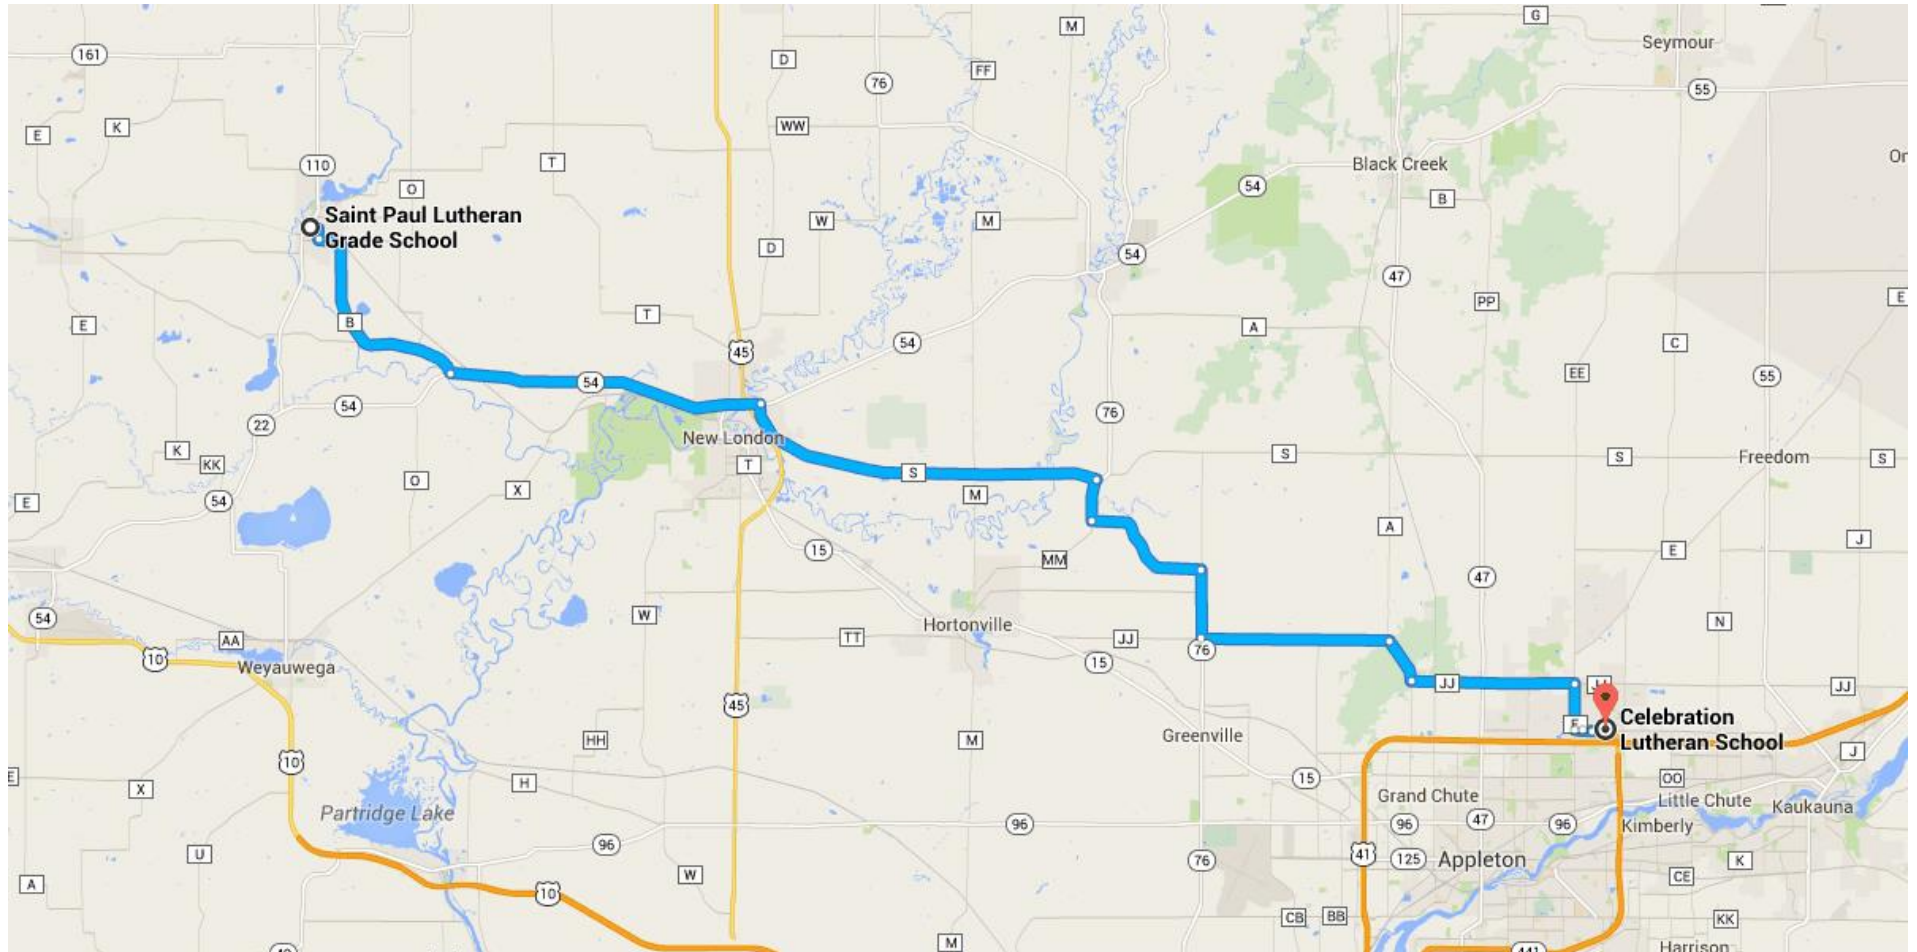

Drive 35.5 miles, 46 min

### Directions from Saint Paul Lutheran Grade School to Celebration Lutheran School

### ○ Saint Paul Lutheran Grade School

Manawa, WI

Head **east** on Euclid Ave toward S Bridge St

0.2 mi / 23 s

Take County Hwy B/County Rd B E, WI-54 E/WI-54 Trunk E/W Fairview Dr, County Rd S, WI-76 S, ... and W Edgewood Dr to your destination in Appleton

---

 0.2 mi
- 📍 15. At the traffic circle, continue straight onto **W Evergreen Dr**  

---

 0.2 mi
- 📍 16. At the traffic circle, continue straight onto **E Evergreen Dr**  

---

 0.3 mi
17. Enter the traffic circle  
i Destination will be on the right  